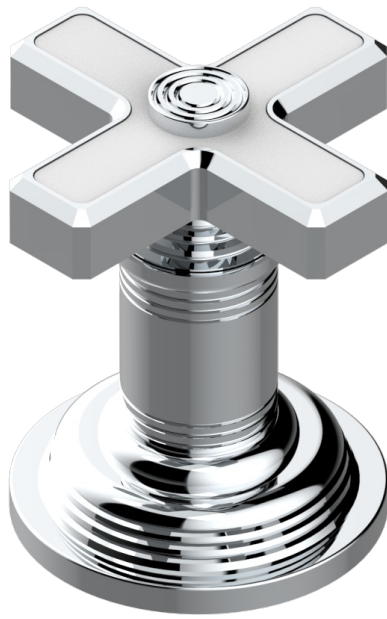

WEST COAST WHITE ONYX

U9G-6532

Rim mounted ceramic mixer with progressive cartridge

CHARACTERISTIC

- ACS : 22ACCLY009

STANDARDS

AVAILABLE FINITIONS

Black ceram - D30
Blush PVD - H62
Brass color PVD - H49
Brown bronze color PVD - F33
Chrome polished - A02
Copper antique matt, coated - H07

Gold color PVD - H52
Gold mat - F07
Gold polished - F01
Graphite PVD - H64
Light coated bronze - D01
Matt Umber PVD - H67

Matt blush PVD - H60
Matt brass color PVD - H50
Matt brown bronze color PVD - F34
Matt chrome (American satin) - C02
Matt gold color PVD - H53
Matt graphite PVD - H65

Matt nickel (American satin) - C01
Matt nickel color PVD - H56
Natural smoked Brass - A13
Nickel antique / Sovereign - H28
Nickel color PVD - H55
Nickel polished - B01

Soft gold - F30
Soft matt gold - F31
Umber PVD - H66