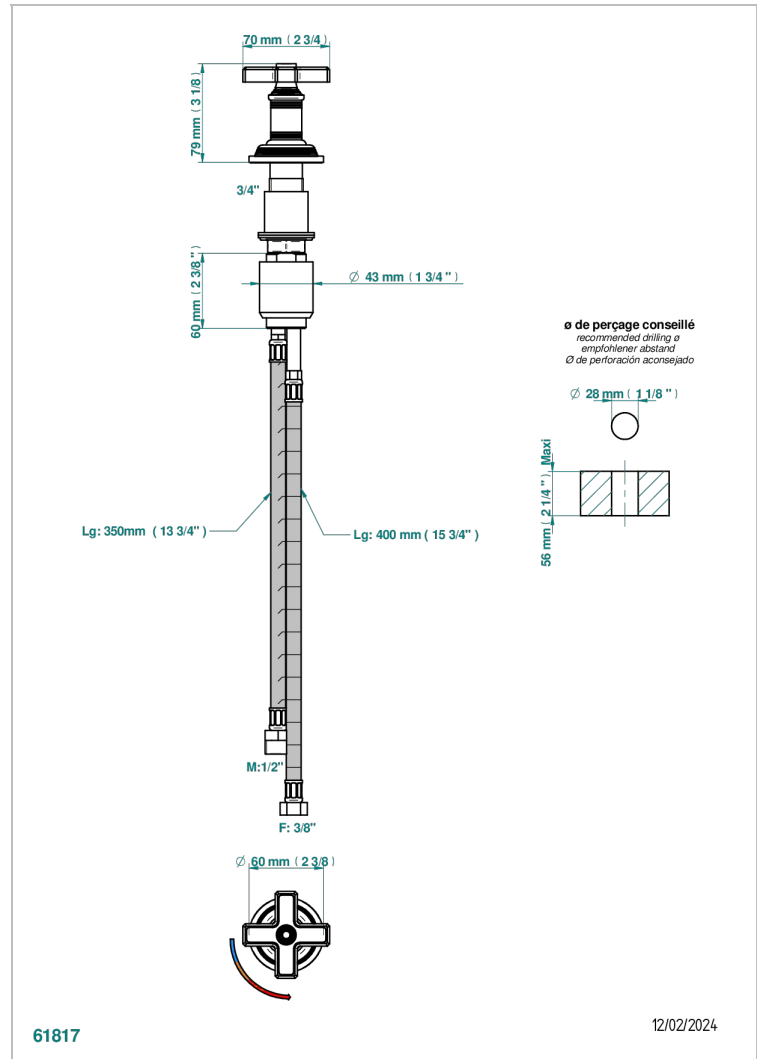

WEST COAST WHITE ONYX

U9G-6532

Rim mounted ceramic mixer with progressive cartridge

CHARACTERISTIC

- ACS : 22ACCLY009

STANDARDS

AVAILABLE FINITIONS

Black ceram - D30
Blush PVD - H62
Brass color PVD - H49
Brown bronze color PVD - F33
Chrome polished - A02
Copper antique matt, coated - H07