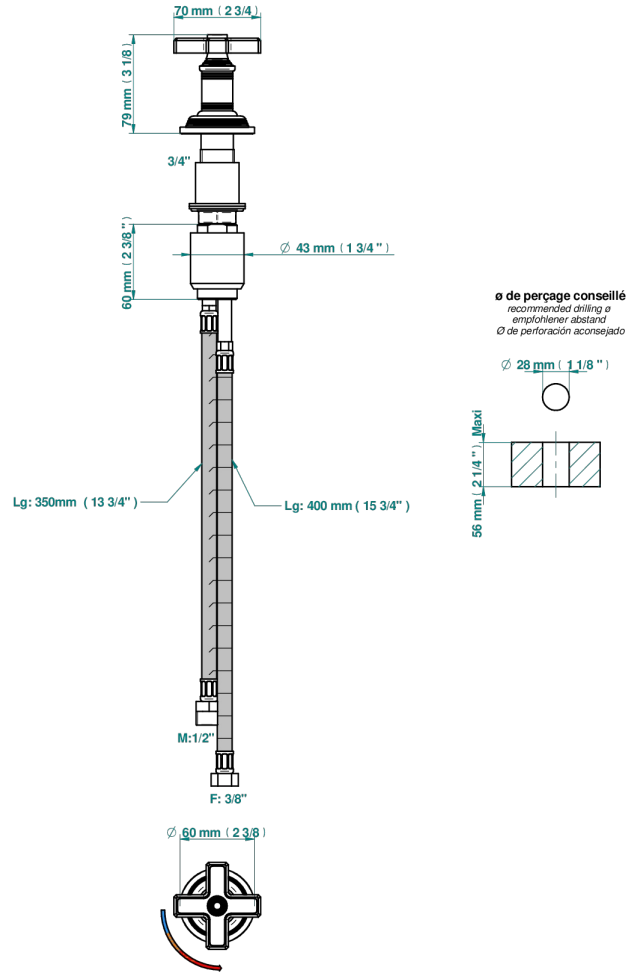

WEST COAST WHITE ONYX

U9G-6532

Rim mounted ceramic mixer with progressive cartridge

61817

12/02/2024

CHARACTERISTIC

- ACS : 22ACCLY009

STANDARDS

AVAILABLE FINITIONS

Antique nickel - H28
Black ceram - D30
Blush PVD - H62
Brass color PVD - H49
Brown bronze color PVD - F33
Gold color PVD - H52

Graphite PVD - H64
Lacquered light bronze - D01
Matt Umber PVD - H67
Matt blush PVD - H60
Matt brass color PVD - H50
Matt brown bronze color PVD - F34