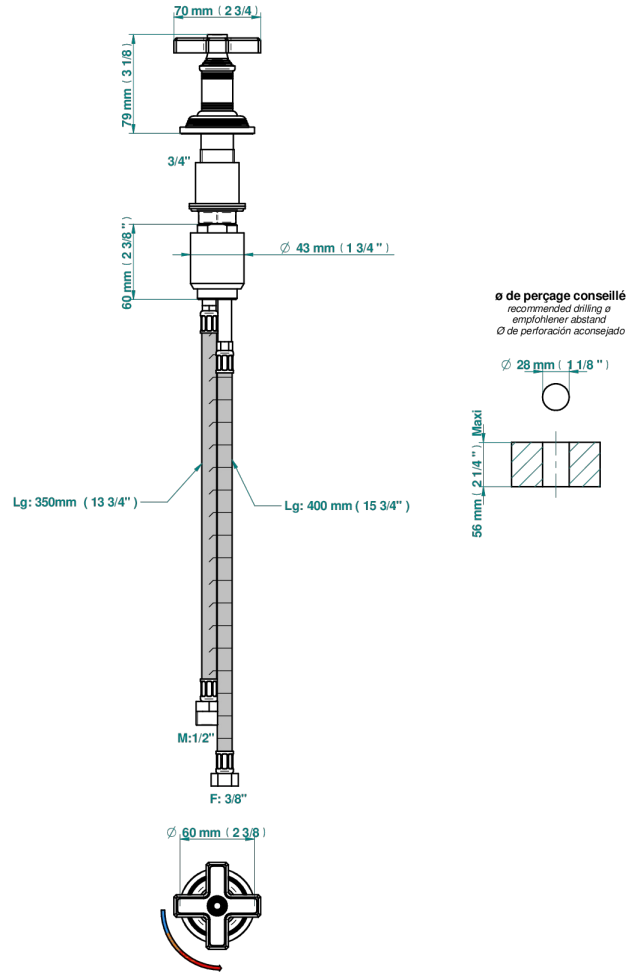

WEST COAST BLACK ONYX

U9E-6532

Rim mounted ceramic mixer with progressive cartridge

THG[®]
PARIS

61816

12/02/2024

CHARACTERISTIC

- ACS : 22ACCLY009