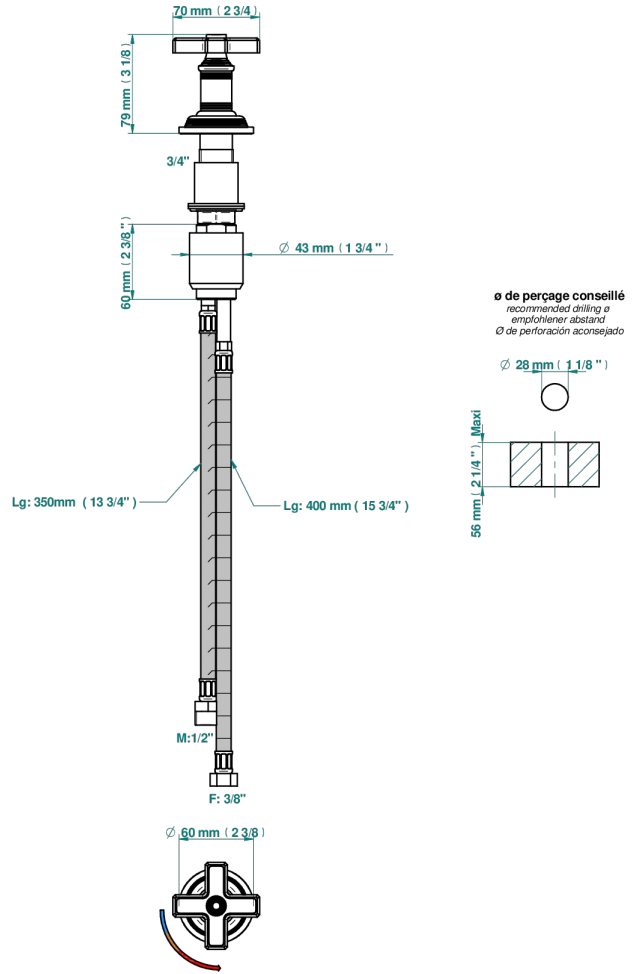

WEST COAST BLACK ONYX

U9E-6532

Rim mounted ceramic mixer with progressive cartridge

61816

12/02/2024

CHARACTERISTIC

- ACS : 22ACCLY009

STANDARDS

AVAILABLE FINITIONS

Antique nickel - H28
Black ceram - D30
Blush PVD - H62
Brass color PVD - H49
Brown bronze color PVD - F33
Gold color PVD - H52

Graphite PVD - H64
Lacquered light bronze - D01
Matt Umber PVD - H67
Matt blush PVD - H60
Matt brass color PVD - H50
Matt brown bronze color PVD - F34