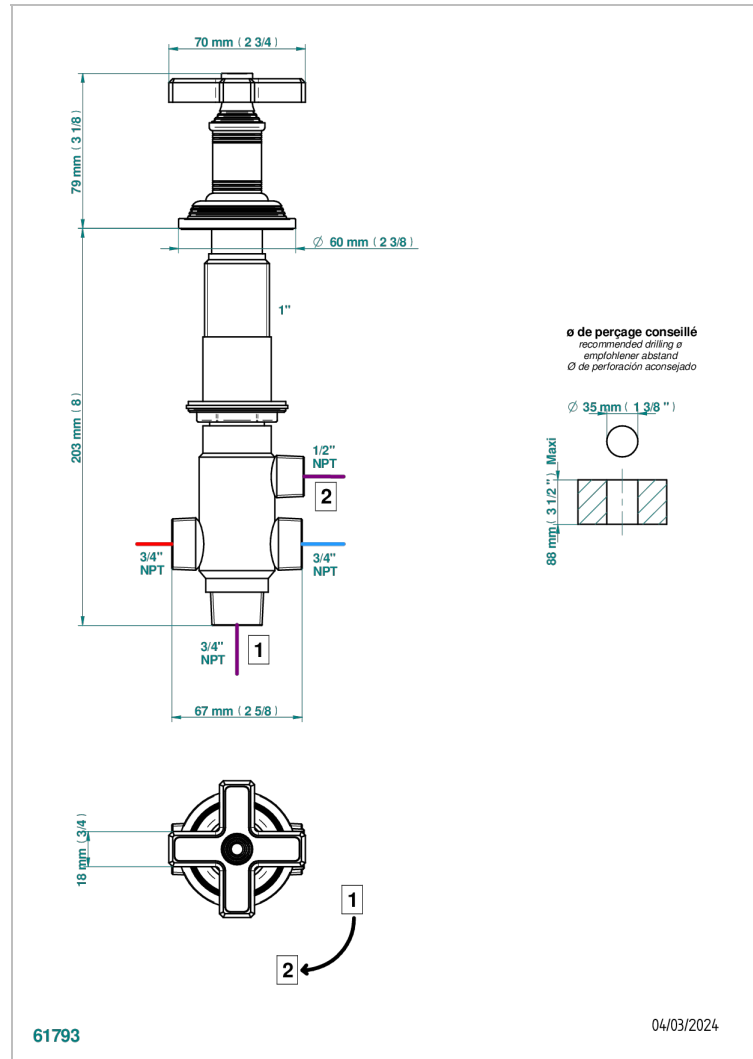

WEST COAST WHITE ONYX

U9G-50/4/VG

Rim mounted 4 way diverter : 2 inlets and 2 outlets

CHARACTERISTIC

- West Coast White Onyx
- Rim mounted 4 way diverter : 2 inlets and 2 outlets

AVAILABLE FINITIONS

Antique nickel - H28
Black ceram - D30
Blush PVD - H62
Brass color PVD - H49
Brown bronze color PVD - F33
Gold color PVD - H52