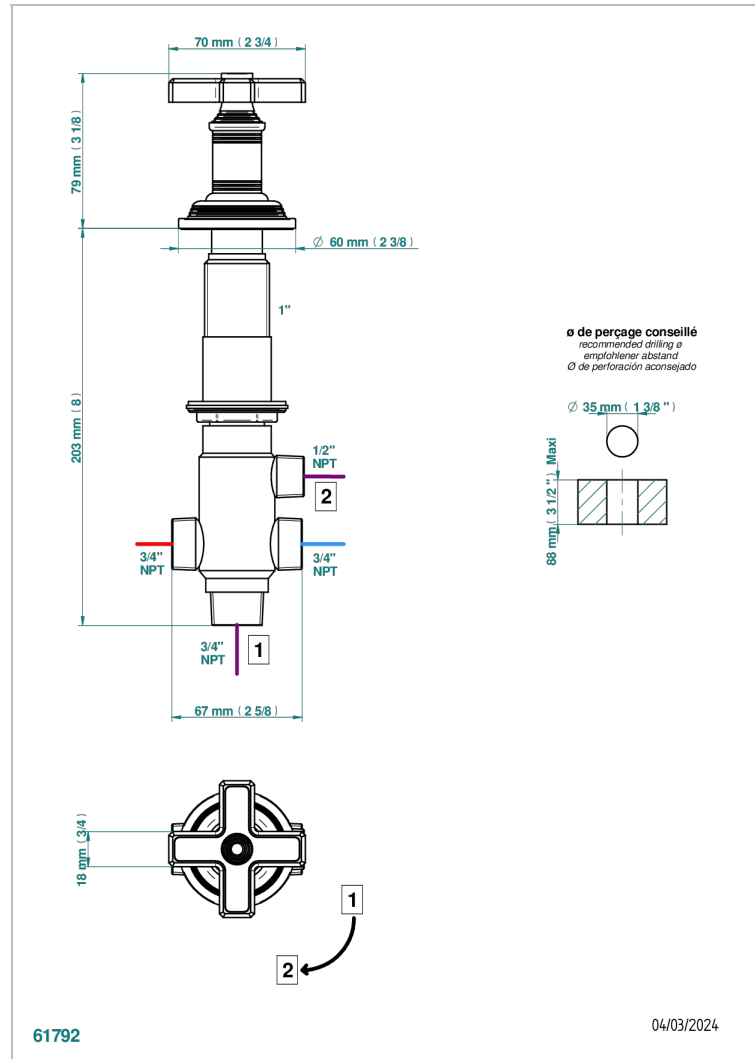

WEST COAST BLACK ONYX

U9E-50/4/VG

Rim mounted 4 way diverter : 2 inlets and 2 outlets

CHARACTERISTIC

- West Coast Black Onyx
- Rim mounted 4 way diverter : 2 inlets and 2 outlets

AVAILABLE FINITIONS

Antique nickel - H28
Black ceram - D30
Blush PVD - H62
Brass color PVD - H49
Brown bronze color PVD - F33
Gold color PVD - H52