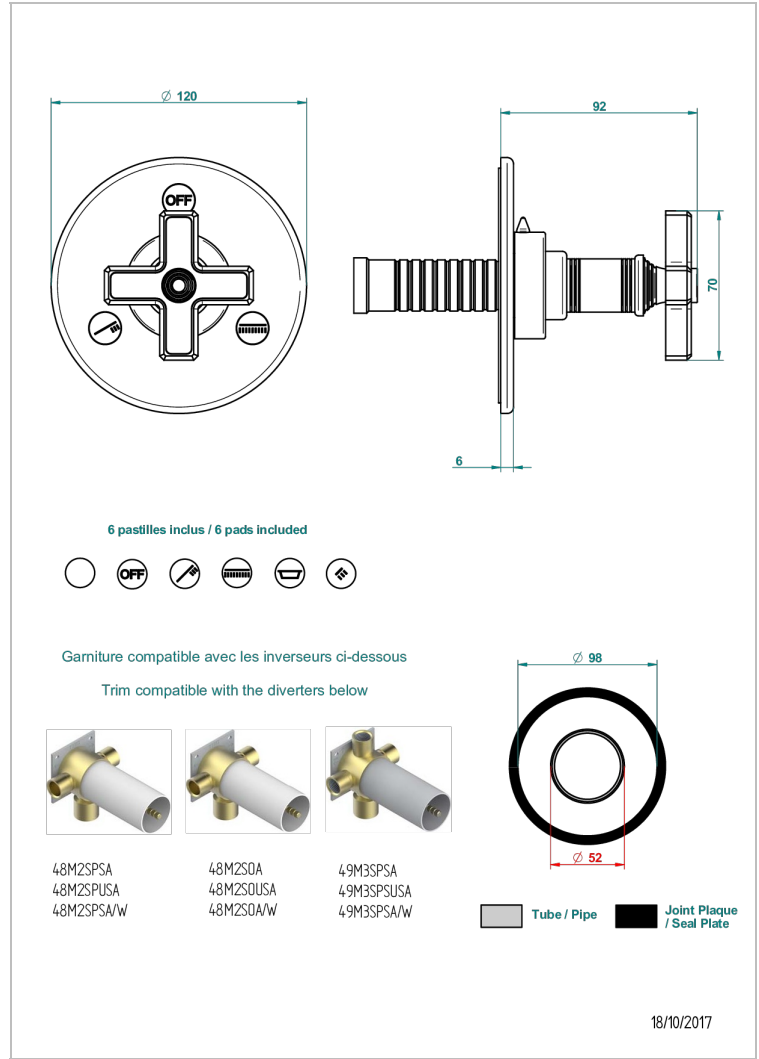

# WEST COAST WHITE ONYX

U9G-48M2SB

Trim for wall mounted diverter - 2 ways ref.48M2 & 3 ways ref.49M3

## CHARACTERISTIC

- West Coast White Onyx
- Trim for wall mounted diverter - 2 ways ref.48M2 & 3 ways ref.49M3

## RELATED SKU'S

- Ref. G00-48M2SOUSA Wall mounted 3-way diverter with ceramic cartridge for concealed installation- 1 inlet 3/4" and 2 outlets 1/2" without shared ports no stop position - no trim
- Ref. G00-48M2SPSUSA Wall mounted 3-way diverter with ceramic cartridge for concealed installation- 1 inlet 3/4" and 2 outlets 1/2" with positive top, no shared ports - no trim
- Ref. G00-49M3SPSUSA Wall mounted 4-way diverter with ceramic cartridge for concealed installation- 1 inlet 3/4" and 3 outlets 1/2" with positive top, no shared ports - no trim