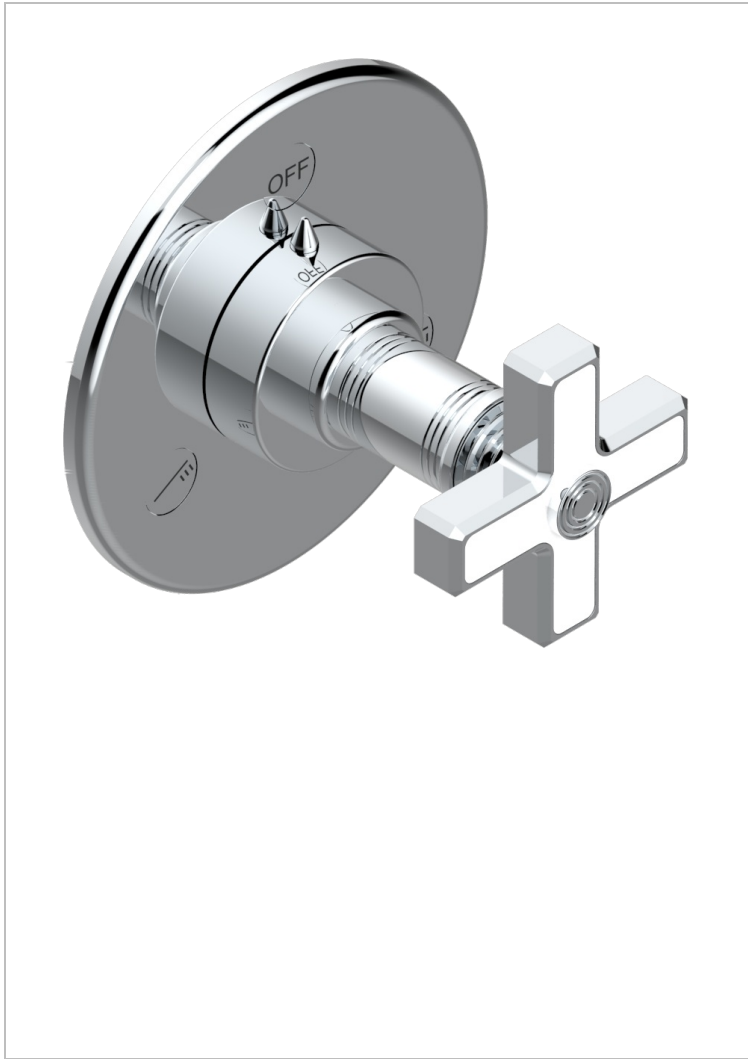

# WEST COAST WHITE ONYX

U9G-48M2SB

Trim for wall mounted diverter - 2 ways ref.48M2 & 3 ways ref.49M3

## CHARACTERISTIC

- West Coast White Onyx
- Trim for wall mounted diverter - 2 ways ref.48M2 & 3 ways ref.49M3

## RELATED SKU'S

- Ref. G00-48M2SOUSA Wall mounted 3-way diverter with ceramic cartridge for concealed installation- 1 inlet 3/4" and 2 outlets 1/2" without shared ports no stop position - no trim
- Ref. G00-48M2SPSUSA Wall mounted 3-way diverter with ceramic cartridge for concealed installation- 1 inlet 3/4" and 2 outlets 1/2" with positive top, no shared ports - no trim
- Ref. G00-49M3SPSUSA Wall mounted 4-way diverter with ceramic cartridge for concealed installation- 1 inlet 3/4" and 3 outlets 1/2" with positive top, no shared ports - no trim