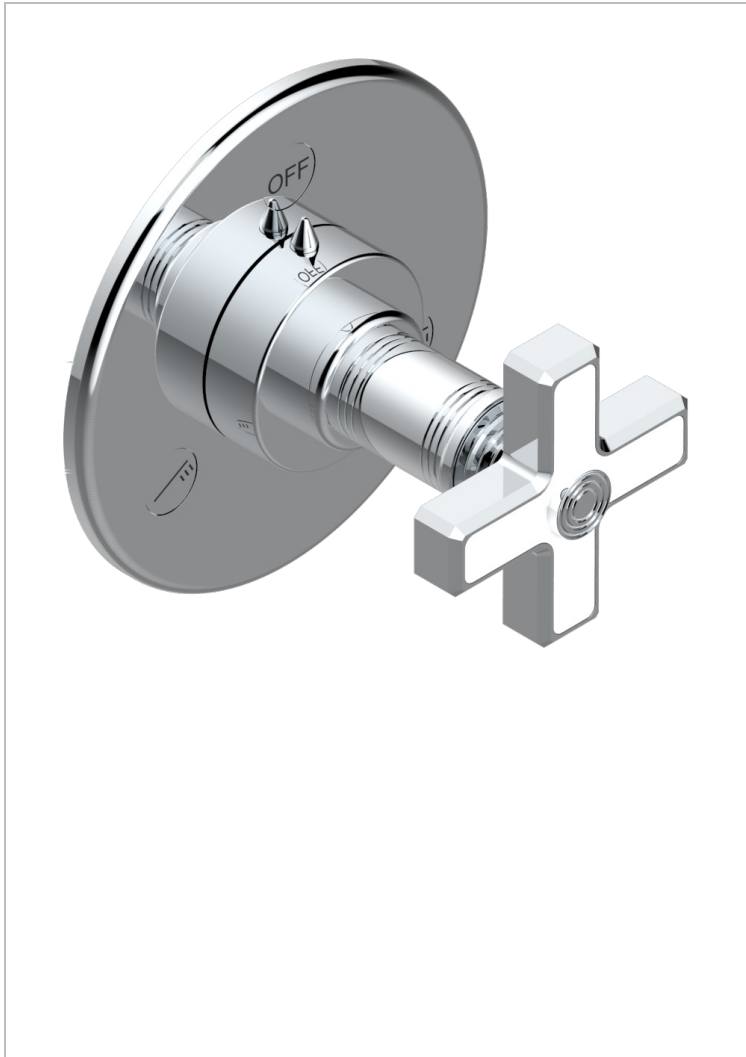

WEST COAST WHITE ONYX

U9G-48M2SB

Trim for wall mounted diverter - 2 ways ref.48M2 & 3 ways ref.49M3

CHARACTERISTIC

- West Coast White Onyx
- Trim for wall mounted diverter - 2 ways ref.48M2 & 3 ways ref.49M3

RELATED SKU'S

- Ref. G00-48M2SOUSA Wall mounted 3-way diverter with ceramic cartridge for concealed installation- 1 inlet 3/4" and 2 outlets 1/2" without shared ports no stop position - no trim
- Ref. G00-48M2SPSUSA Wall mounted 3-way diverter with ceramic cartridge for concealed installation- 1 inlet 3/4" and 2 outlets 1/2" with positive top, no shared ports - no trim
- Ref. G00-49M3SPSUSA Wall mounted 4-way diverter with ceramic cartridge for concealed installation- 1 inlet 3/4" and 3 outlets 1/2" with positive top, no shared ports - no trim