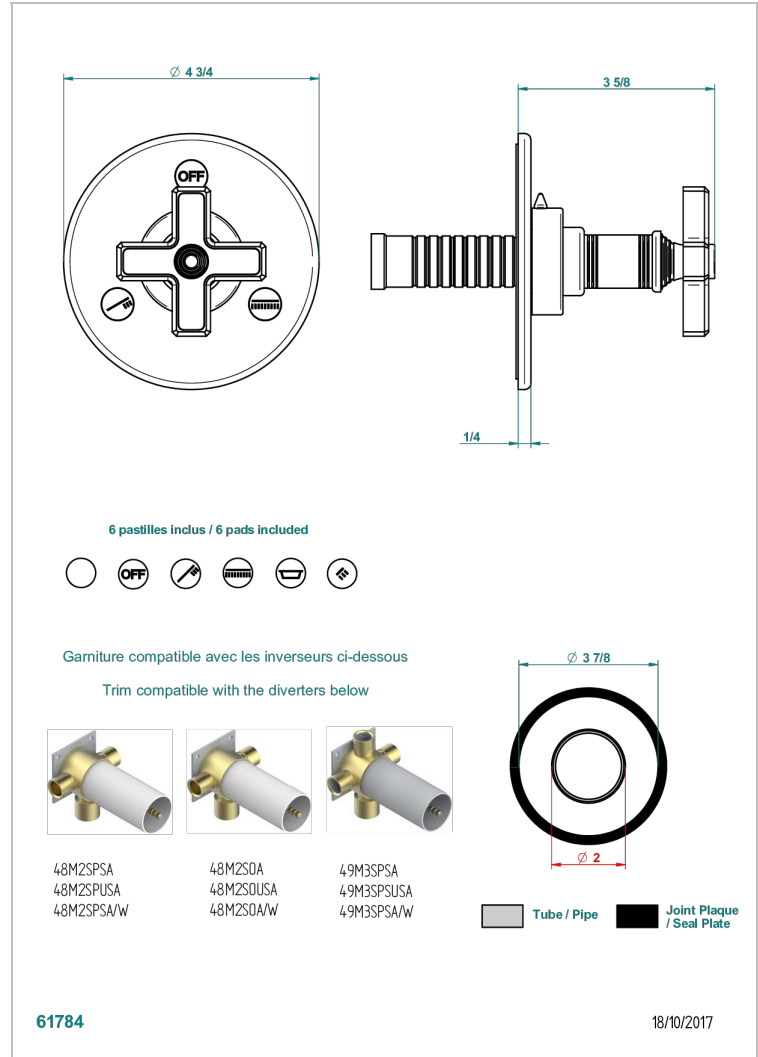

WEST COAST WHITE ONYX

U9G-48M2SB

Trim for wall mounted diverter - 2 ways ref.48M2 & 3 ways ref.49M3

CHARACTERISTIC

- West Coast White Onyx
- Trim for wall mounted diverter - 2 ways ref.48M2 & 3 ways ref.49M3

RELATED SKU'S

- Ref. G00-48M2SOUSA Wall mounted 3-way diverter with ceramic cartridge for concealed installation- 1 inlet 3/4" and 2 outlets 1/2" without shared ports no stop position - no trim
- Ref. G00-48M2SPSUSA Wall mounted 3-way diverter with ceramic cartridge for concealed installation- 1 inlet 3/4" and 2 outlets 1/2" with positive top, no shared ports - no trim
- Ref. G00-49M3SPSUSA Wall mounted 4-way diverter with ceramic cartridge for concealed installation- 1 inlet 3/4" and 3 outlets 1/2" with positive top, no shared ports - no trim