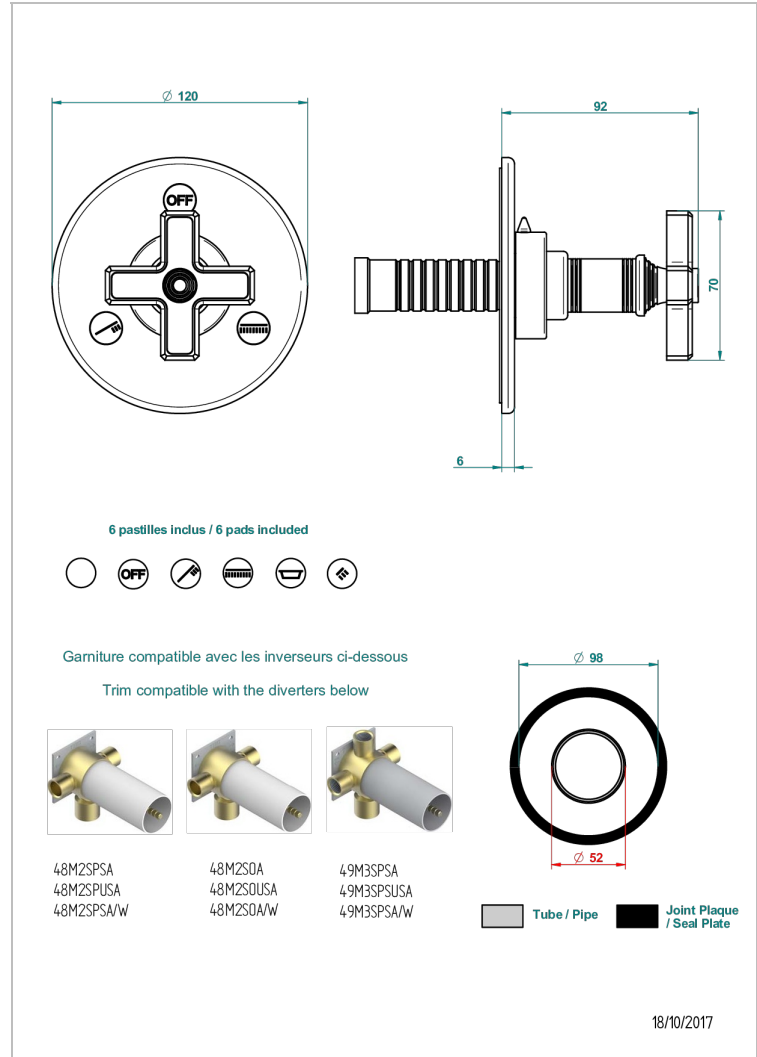

WEST COAST WHITE ONYX

U9G-48M2SB

Trim for wall mounted diverter, 2 ways - ref. 48M2 and 3 ways - ref. 49M3

CHARACTERISTIC

- West Coast White Onyx
- Trim for wall mounted diverter, 2 ways - ref. 48M2 and 3 ways - ref. 49M3

RELATED SKU'S

- Ref. G00-48M2SOA Wall mounted 3-way diverter with ceramic cartridge for concealed installation- 1 inlet 3/4" and 2 outlets 1/2" without stop position, without trim
- Ref. G00-48M2SPSA Wall mounted 3-way diverter with ceramic cartridge for concealed installation, 1 inlet 3/4" and 2 outlets 1/2" with stop position, without trim
- Ref. G00-49M3SPSA Wall mounted 4-way diverter with ceramic cartridge for concealed installation- 1 inlet 3/4" and 3 outlets 1/2" with stop position, without trim