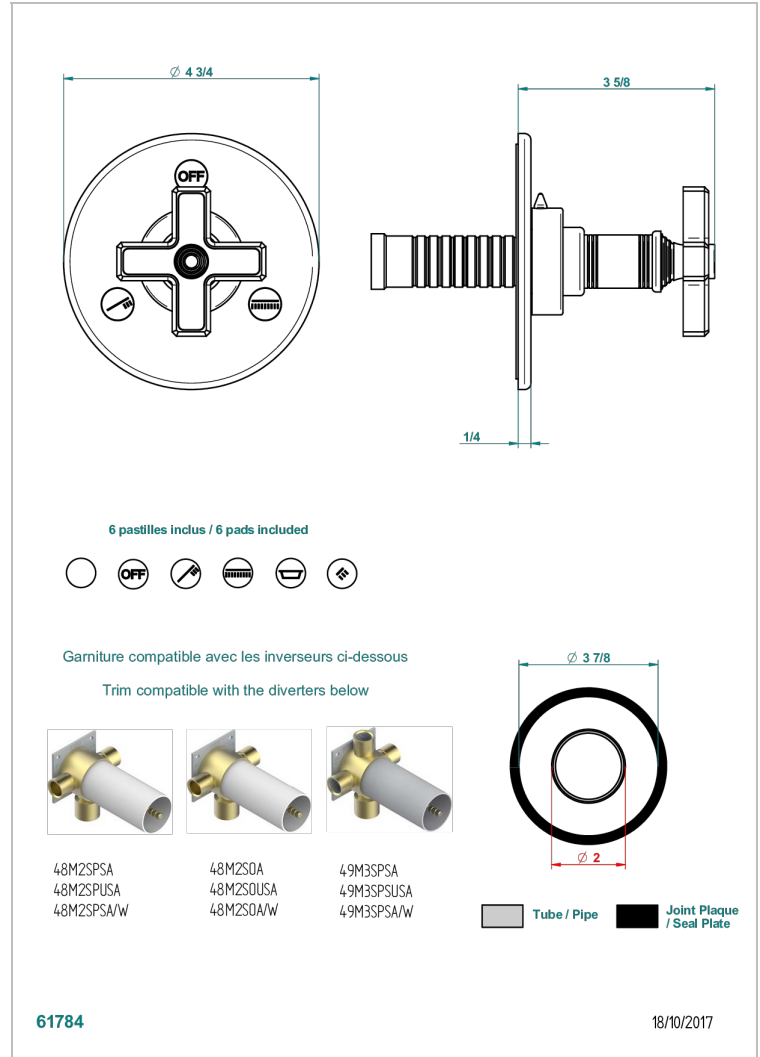

WEST COAST WHITE ONYX

U9G-48M2SB

Trim for wall mounted diverter, 2 ways - ref. 48M2 and 3 ways - ref. 49M3

THG[®]
PARIS

CHARACTERISTIC

- West Coast White Onyx
- Trim for wall mounted diverter, 2 ways - ref. 48M2 and 3 ways - ref. 49M3

RELATED SKU'S

- Ref. G00-48M2SOA Wall mounted 3-way diverter with ceramic cartridge for concealed installation- 1 inlet 3/4" and 2 outlets 1/2" without stop position, without trim
- Ref. G00-48M2SPSA Wall mounted 3-way diverter with ceramic cartridge for concealed installation, 1 inlet 3/4" and 2 outlets 1/2" with stop position, without trim
- Ref. G00-49M3SPSA Wall mounted 4-way diverter with ceramic cartridge for concealed installation- 1 inlet 3/4" and 3 outlets 1/2" with stop position, without trim