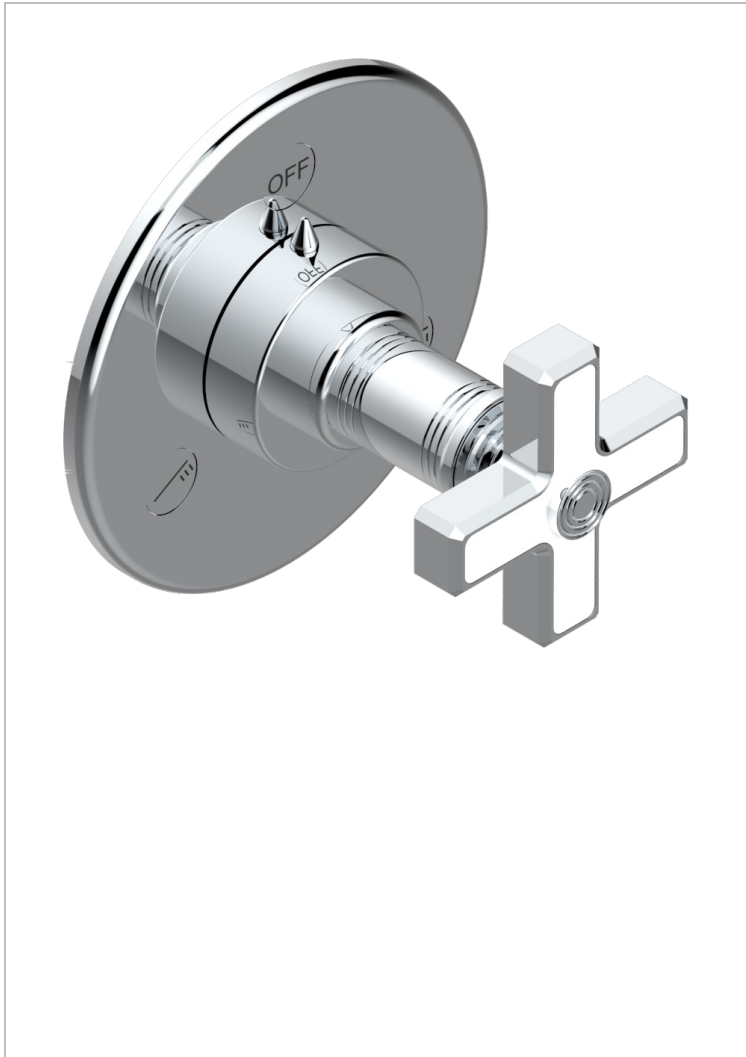

WEST COAST WHITE ONYX

U9G-48M2SB

Trim for wall mounted diverter, 2 ways - ref. 48M2 and 3 ways - ref. 49M3

THG[®]
PARIS

CHARACTERISTIC

- West Coast White Onyx
- Trim for wall mounted diverter, 2 ways - ref. 48M2 and 3 ways - ref. 49M3

RELATED SKU'S

- Ref. G00-48M2SOA Wall mounted 3-way diverter with ceramic cartridge for concealed installation- 1 inlet 3/4" and 2 outlets 1/2" without stop position, without trim
- Ref. G00-48M2SPSA Wall mounted 3-way diverter with ceramic cartridge for concealed installation, 1 inlet 3/4" and 2 outlets 1/2" with stop position, without trim
- Ref. G00-49M3SPSA Wall mounted 4-way diverter with ceramic cartridge for concealed installation- 1 inlet 3/4" and 3 outlets 1/2" with stop position, without trim

AVAILABLE FINITIONS

Antique nickel - H28
Black ceram - D30
Blush PVD - H62
Brass color PVD - H49
Brown bronze color PVD - F33
Gold color PVD - H52

Graphite PVD - H64
Lacquered light bronze - D01
Matt Umber PVD - H67
Matt blush PVD - H60
Matt brass color PVD - H50
Matt brown bronze color PVD - F34