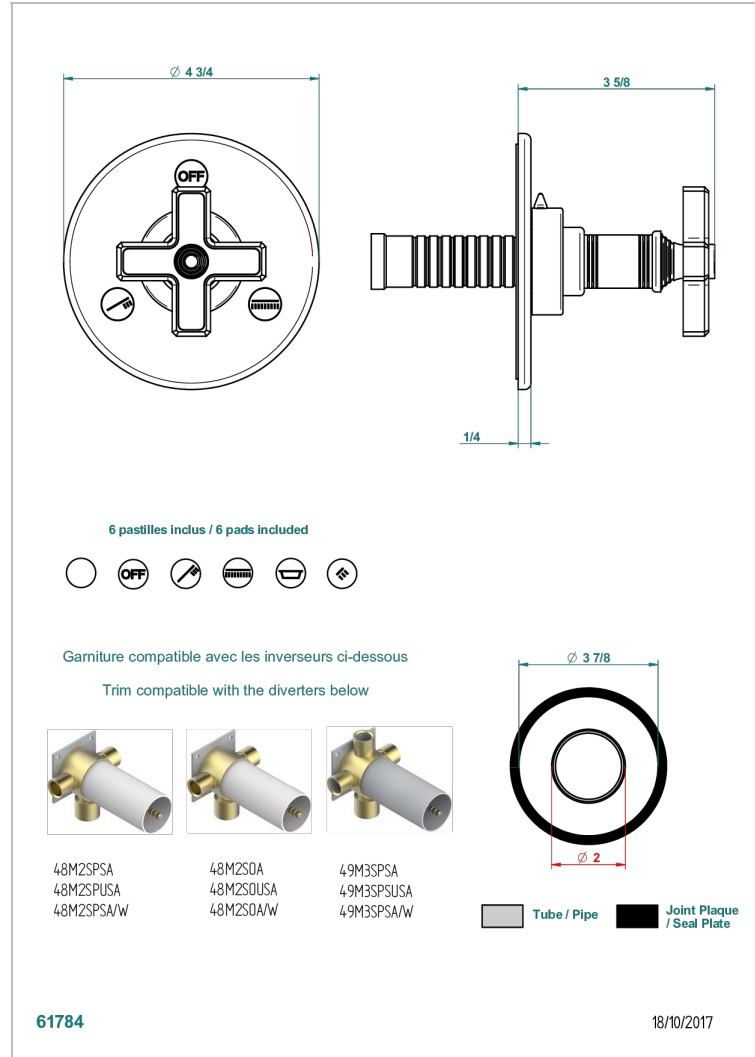

WEST COAST WHITE ONYX

U9G-48M2SB

Trim for wall mounted diverter, 2 ways - ref. 48M2 and 3 ways - ref. 49M3

CHARACTERISTIC

- West Coast White Onyx
- Trim for wall mounted diverter, 2 ways - ref. 48M2 and 3 ways - ref. 49M3

RELATED SKU'S

- Ref. G00-48M2SOA Wall mounted 3-way diverter with ceramic cartridge for concealed installation- 1 inlet 3/4" and 2 outlets 1/2" without stop position, without trim
- Ref. G00-48M2SPSA Wall mounted 3-way diverter with ceramic cartridge for concealed installation, 1 inlet 3/4" and 2 outlets 1/2" with stop position, without trim
- Ref. G00-49M3SPSA Wall mounted 4-way diverter with ceramic cartridge for concealed installation- 1 inlet 3/4" and 3 outlets 1/2" with stop position, without trim