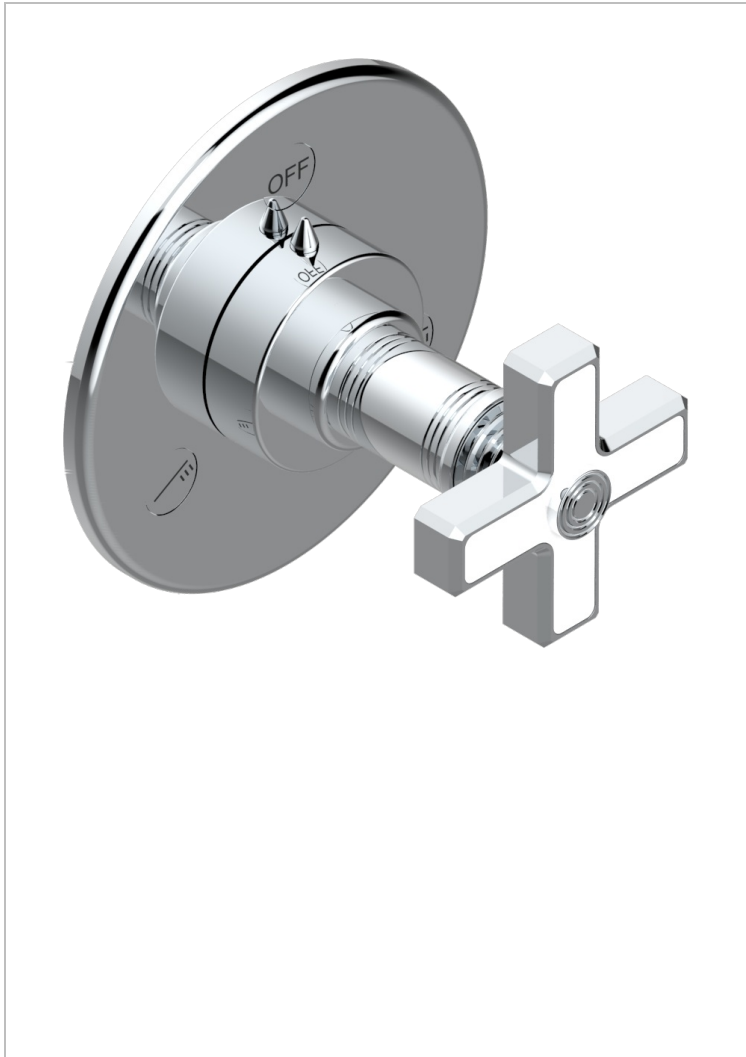

WEST COAST WHITE ONYX

U9G-48M2SB

Trim for wall mounted diverter, 2 ways - ref. 48M2 and 3 ways - ref. 49M3

CHARACTERISTIC

- West Coast White Onyx
- Trim for wall mounted diverter, 2 ways - ref. 48M2 and 3 ways - ref. 49M3

RELATED SKU'S

- Ref. G00-48M2SOA Wall mounted 3-way diverter with ceramic cartridge for concealed installation- 1 inlet 3/4" and 2 outlets 1/2" without stop position, without trim
- Ref. G00-48M2SPSA Wall mounted 3-way diverter with ceramic cartridge for concealed installation, 1 inlet 3/4" and 2 outlets 1/2" with stop position, without trim
- Ref. G00-49M3SPSA Wall mounted 4-way diverter with ceramic cartridge for concealed installation- 1 inlet 3/4" and 3 outlets 1/2" with stop position, without trim

AVAILABLE FINITIONS

Antique nickel - H28
Black ceram - D30
Blush PVD - H62
Brass color PVD - H49
Brown bronze color PVD - F33
Gold color PVD - H52

Graphite PVD - H64
Lacquered light bronze - D01
Matt Umber PVD - H67
Matt blush PVD - H60
Matt brass color PVD - H50
Matt brown bronze color PVD - F34