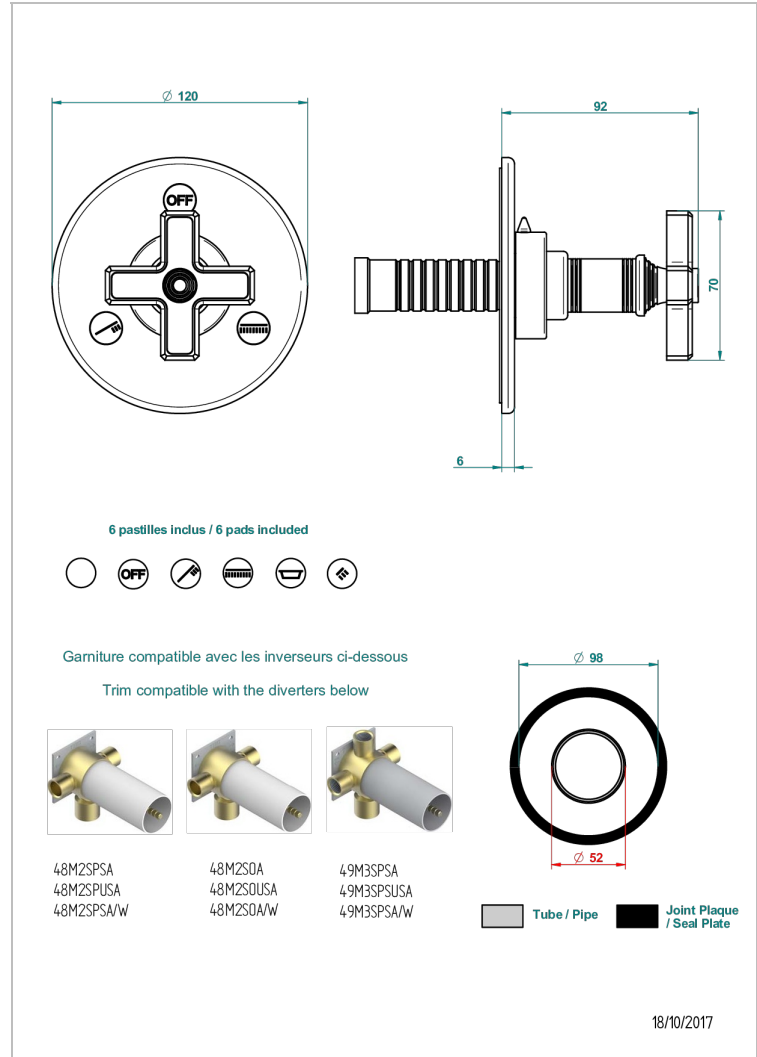

WEST COAST BLACK ONYX

U9E-48M2SB

Trim for wall mounted diverter - 2 ways ref.48M2 & 3 ways ref.49M3

CHARACTERISTIC

- West Coast Black Onyx
- Trim for wall mounted diverter - 2 ways ref.48M2 & 3 ways ref.49M3

RELATED SKU'S

- Ref. G00-48M2SOUSA Wall mounted 3-way diverter with ceramic cartridge for concealed installation- 1 inlet 3/4" and 2 outlets 1/2" without shared ports no stop position - no trim
- Ref. G00-48M2SPSUSA Wall mounted 3-way diverter with ceramic cartridge for concealed installation- 1 inlet 3/4" and 2 outlets 1/2" with positive top, no shared ports - no trim
- Ref. G00-49M3SPSUSA Wall mounted 4-way diverter with ceramic cartridge for concealed installation- 1 inlet 3/4" and 3 outlets 1/2" with positive top, no shared ports - no trim