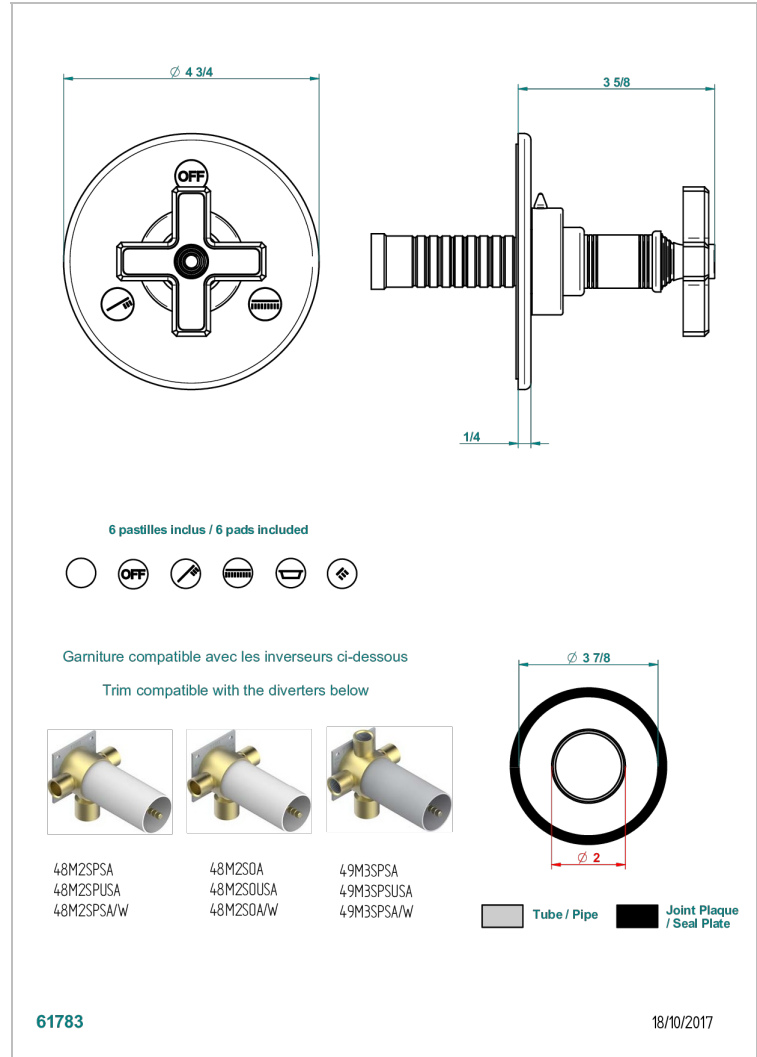

WEST COAST BLACK ONYX

U9E-48M2SB

Trim for wall mounted diverter - 2 ways ref.48M2 & 3 ways ref.49M3

CHARACTERISTIC

- West Coast Black Onyx
- Trim for wall mounted diverter - 2 ways ref.48M2 & 3 ways ref.49M3

RELATED SKU'S

- Ref. G00-48M2SOUSA Wall mounted 3-way diverter with ceramic cartridge for concealed installation- 1 inlet 3/4" and 2 outlets 1/2" without shared ports no stop position - no trim
- Ref. G00-48M2SPSUSA Wall mounted 3-way diverter with ceramic cartridge for concealed installation- 1 inlet 3/4" and 2 outlets 1/2" with positive top, no shared ports - no trim
- Ref. G00-49M3SPSUSA Wall mounted 4-way diverter with ceramic cartridge for concealed installation- 1 inlet 3/4" and 3 outlets 1/2" with positive top, no shared ports - no trim