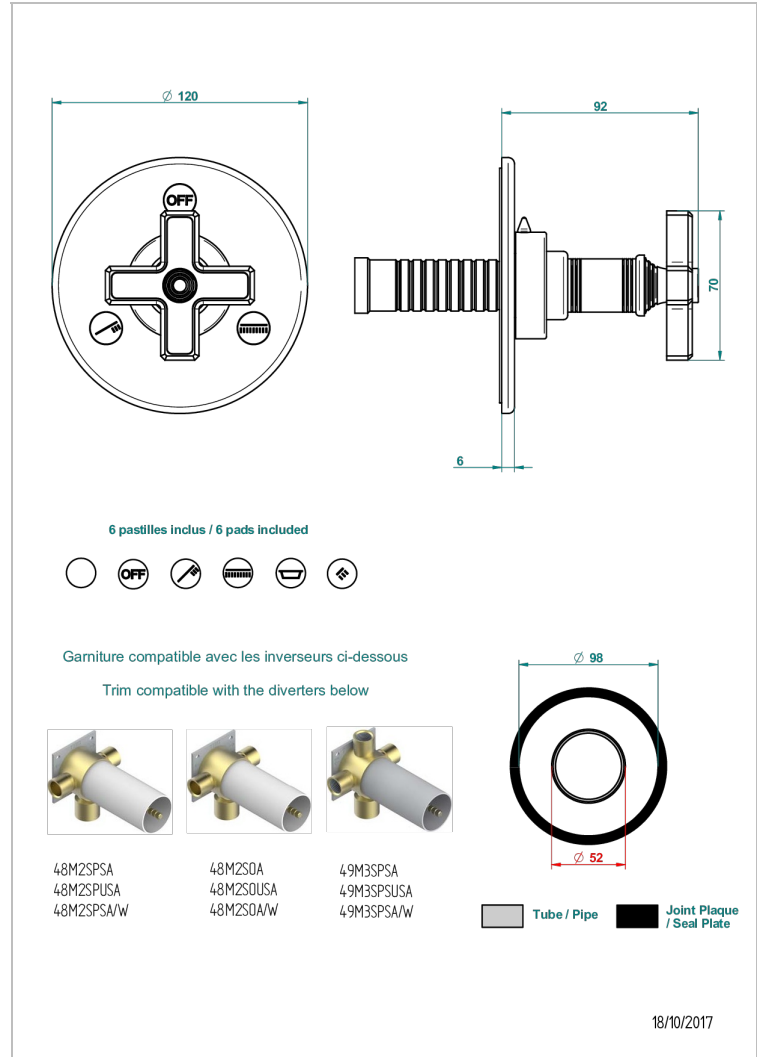

# WEST COAST BLACK ONYX

U9E-48M2SB

Trim for wall mounted diverter, 2 ways - ref. 48M2 and 3 ways - ref. 49M3

## CHARACTERISTIC

- West Coast Black Onyx
- Trim for wall mounted diverter, 2 ways - ref. 48M2 and 3 ways - ref. 49M3

## RELATED SKU'S

- Ref. G00-48M2SOA Wall mounted 3-way diverter with ceramic cartridge for concealed installation- 1 inlet 3/4" and 2 outlets 1/2" without stop position, without trim
- Ref. G00-48M2SPSA Wall mounted 3-way diverter with ceramic cartridge for concealed installation, 1 inlet 3/4" and 2 outlets 1/2" with stop position, without trim
- Ref. G00-49M3SPSA Wall mounted 4-way diverter with ceramic cartridge for concealed installation- 1 inlet 3/4" and 3 outlets 1/2" with stop position, without trim