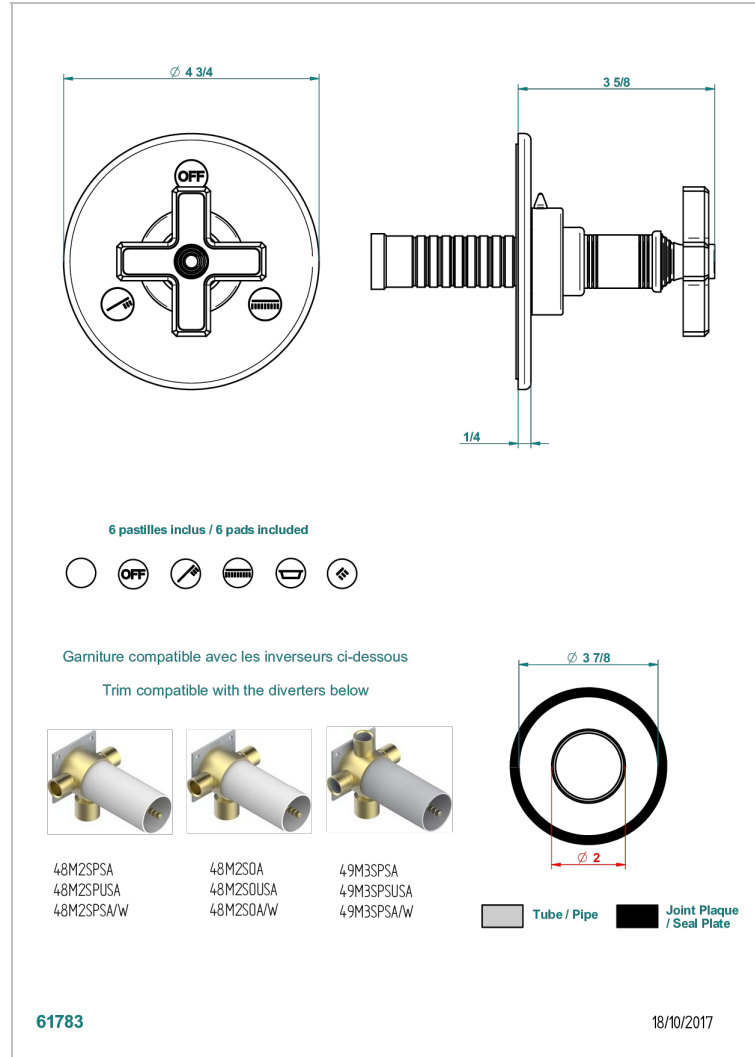

# WEST COAST BLACK ONYX

U9E-48M2SB

Trim for wall mounted diverter, 2 ways - ref. 48M2 and 3 ways - ref. 49M3

## CHARACTERISTIC

- West Coast Black Onyx
- Trim for wall mounted diverter, 2 ways - ref. 48M2 and 3 ways - ref. 49M3

## RELATED SKU'S

- Ref. G00-48M2SOA Wall mounted 3-way diverter with ceramic cartridge for concealed installation- 1 inlet 3/4" and 2 outlets 1/2" without stop position, without trim
- Ref. G00-48M2SPSA Wall mounted 3-way diverter with ceramic cartridge for concealed installation, 1 inlet 3/4" and 2 outlets 1/2" with stop position, without trim
- Ref. G00-49M3SPSA Wall mounted 4-way diverter with ceramic cartridge for concealed installation- 1 inlet 3/4" and 3 outlets 1/2" with stop position, without trim