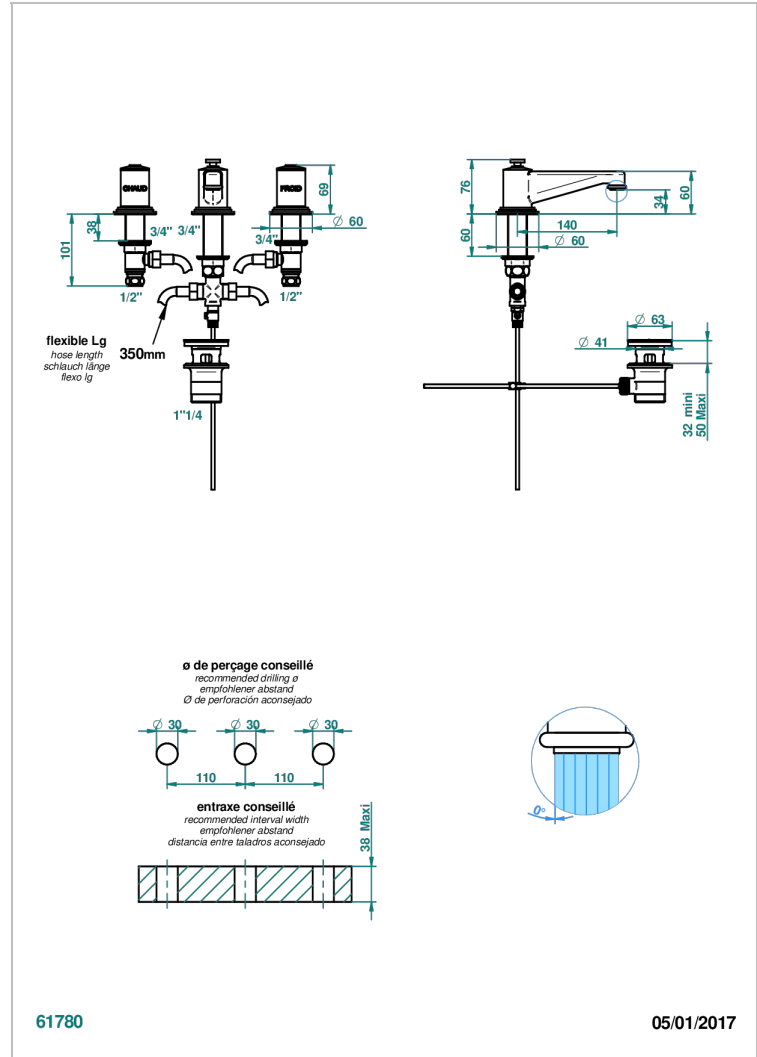

# FAUBOURG WHITE PORCELAIN

G2K-151/W

Rim mounted 3-hole basin mixer with waste - WRAS approved

## CHARACTERISTIC

- WRAS : 2109366