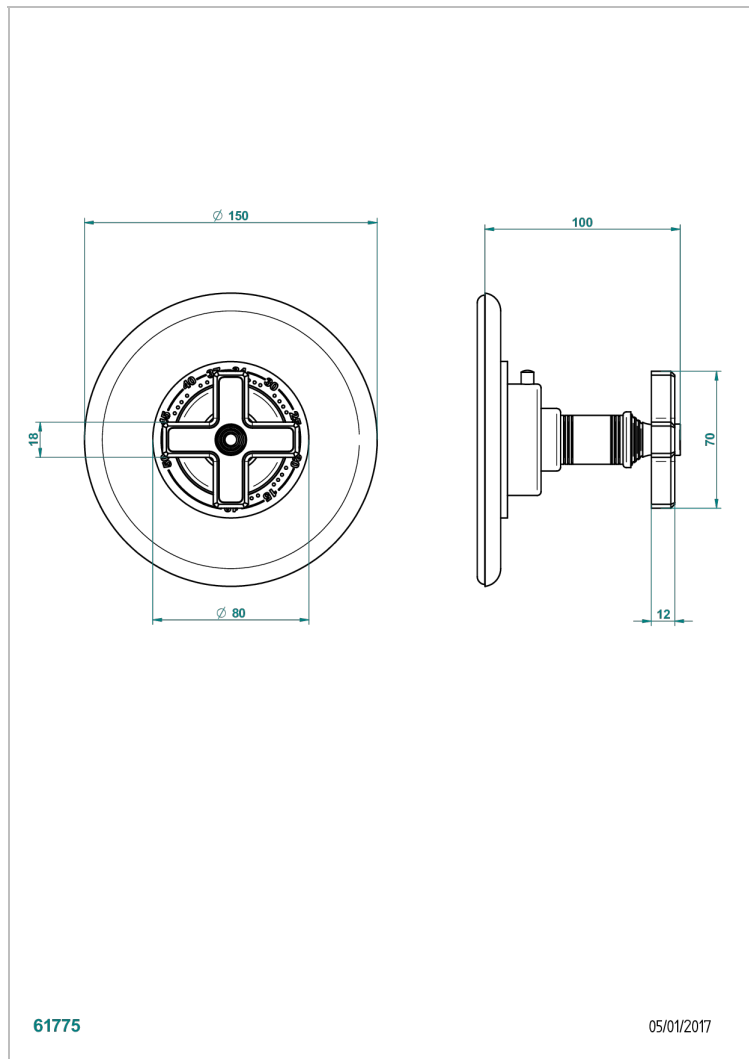

WEST COAST WHITE ONYX

U9G-15EN16US

Trim plate and handle for eurotherm valve 8200/us & 8300/us

THG[®]
PARIS

CHARACTERISTIC

- West Coast White Onyx
- Trim plate and handle for eurotherm valve 8200/us & 8300/us