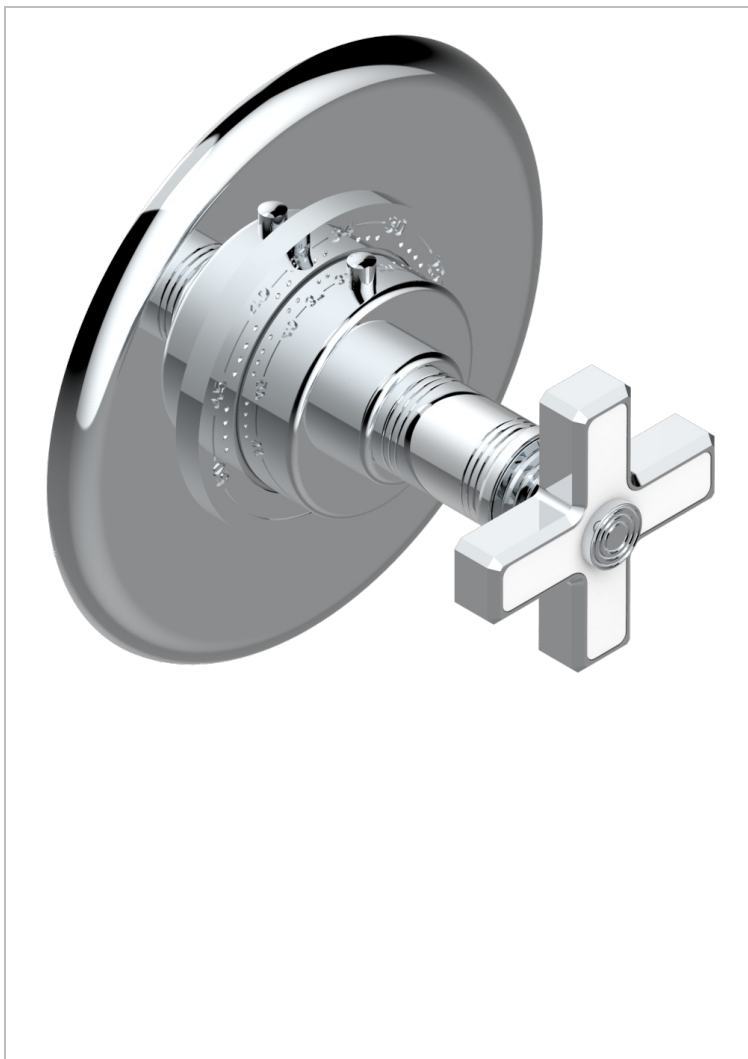

WEST COAST WHITE ONYX

U9G-15EN16US

Trim plate and handle for eurotherm valve 8200/us & 8300/us

THG[®]
PARIS

CHARACTERISTIC

- West Coast White Onyx
- Trim plate and handle for eurotherm valve 8200/us & 8300/us

AVAILABLE FINITIONS

Black ceram - D30
Blush PVD - H62
Brass color PVD - H49
Brown bronze color PVD - F33
Chrome polished - A02
Copper antique matt, coated - H07

Gold color PVD - H52
Gold mat - F07
Gold polished - F01
Graphite PVD - H64
Light coated bronze - D01
Matt Umber PVD - H67