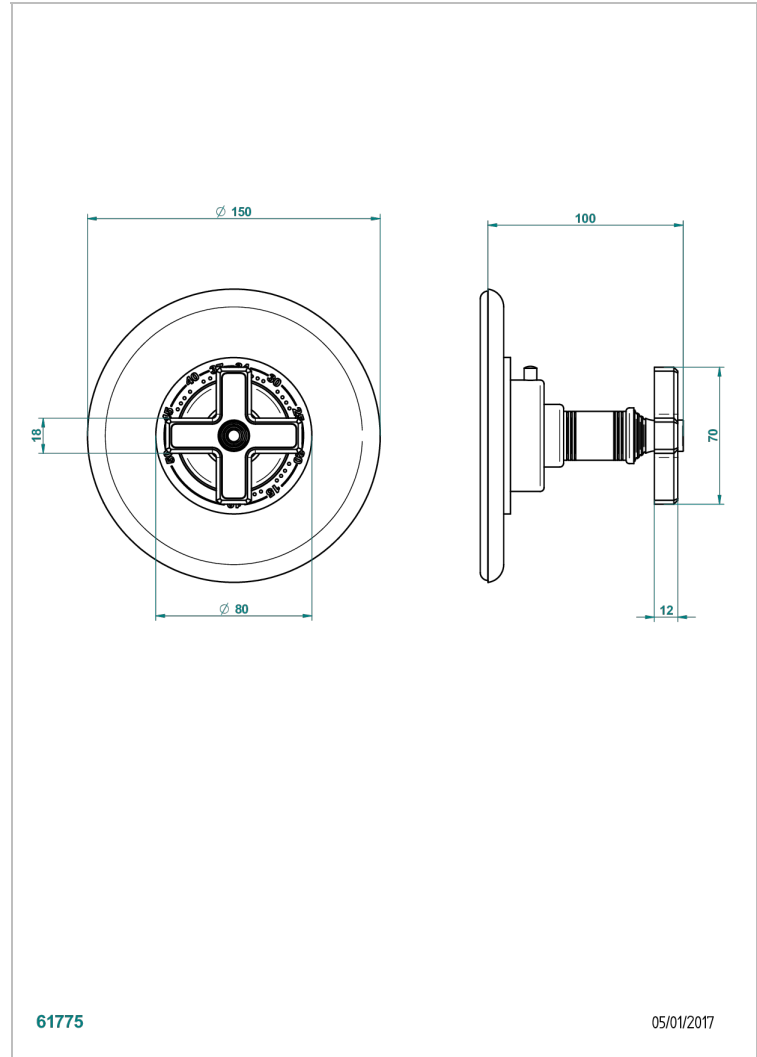

WEST COAST WHITE ONYX

U9G-15EN16EM

Trim plate and handle for eurotherm valve 8200/us & 8300/us

CHARACTERISTIC

- West Coast White Onyx
- Trim plate and handle for eurotherm valve 8200/us & 8300/us

AVAILABLE FINITIONS