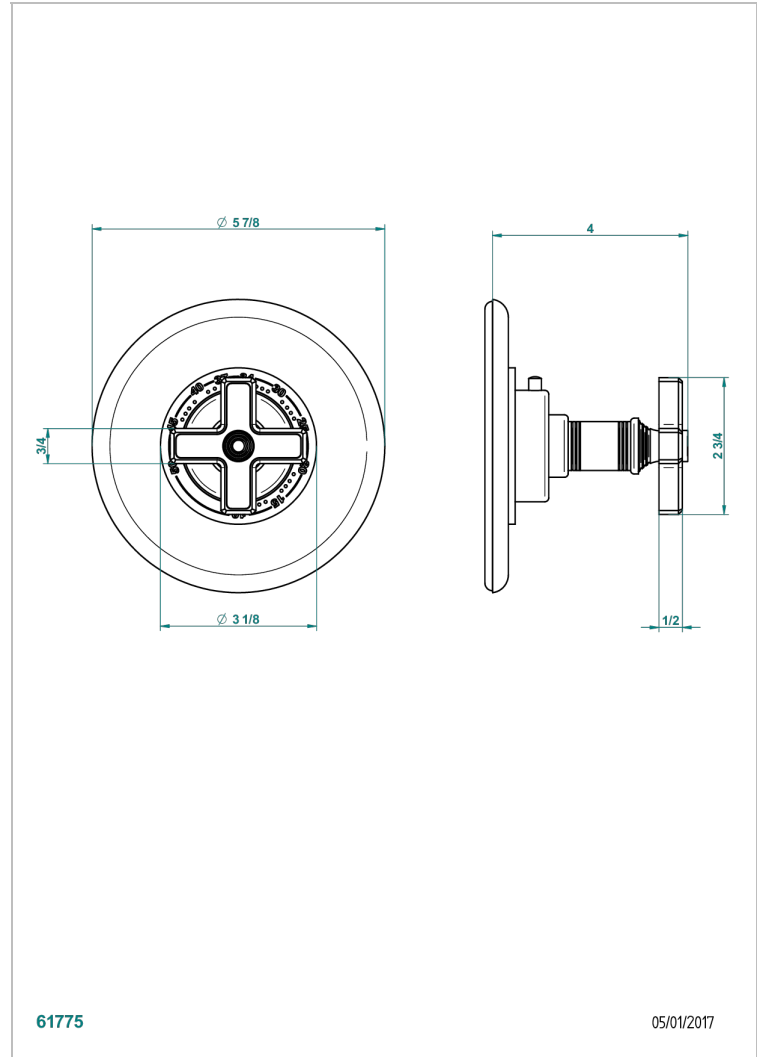

WEST COAST WHITE ONYX

U9G-15EN16EM

Trim plate and handle for eurotherm valve 8200/us & 8300/us

THG[®]
PARIS

CHARACTERISTIC

- West Coast White Onyx
- Trim plate and handle for eurotherm valve 8200/us & 8300/us