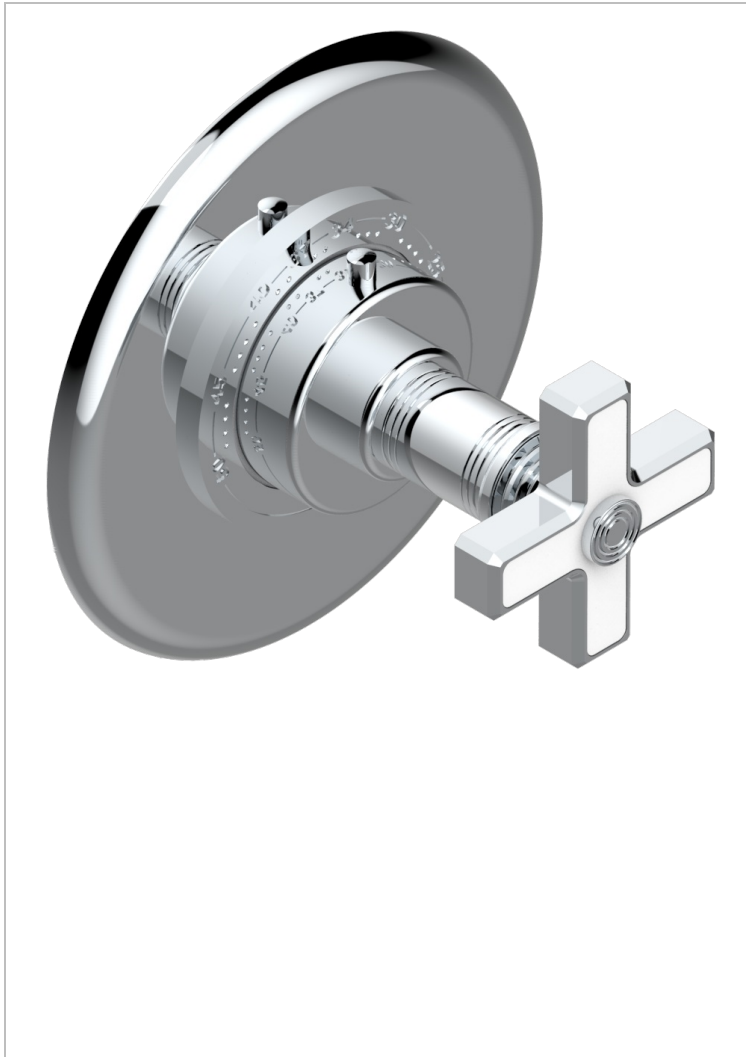

WEST COAST WHITE ONYX

U9G-15EN16EM

Trim plate and handle for eurotherm valve 8200/us & 8300/us

THG[®]
PARIS

CHARACTERISTIC

- West Coast White Onyx
- Trim plate and handle for eurotherm valve 8200/us & 8300/us

AVAILABLE FINITIONS

Black ceram - D30
Blush PVD - H62
Brass color PVD - H49
Brown bronze color PVD - F33
Chrome polished - A02
Copper antique matt, coated - H07

Gold color PVD - H52
Gold mat - F07
Gold polished - F01
Graphite PVD - H64
Light coated bronze - D01
Matt Umber PVD - H67