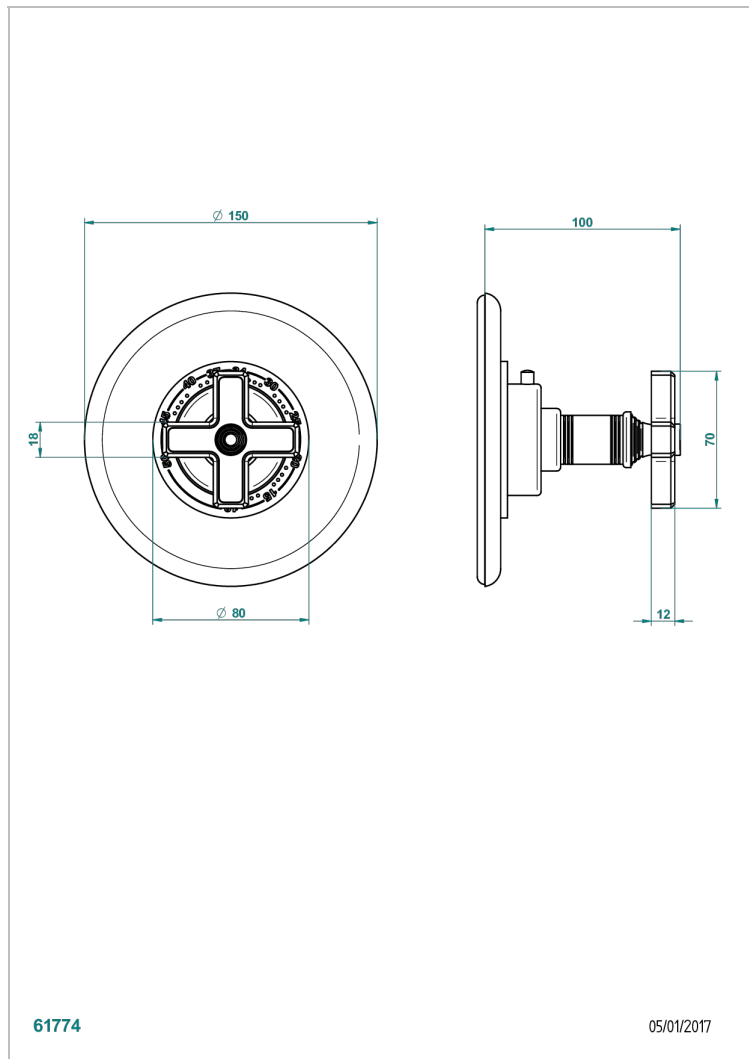

WEST COAST BLACK ONYX

U9E-15EN16US

Trim plate and handle for eurotherm valve 8200/us & 8300/us

THG[®]
PARIS

CHARACTERISTIC

- West Coast Black Onyx
- Trim plate and handle for eurotherm valve 8200/us & 8300/us