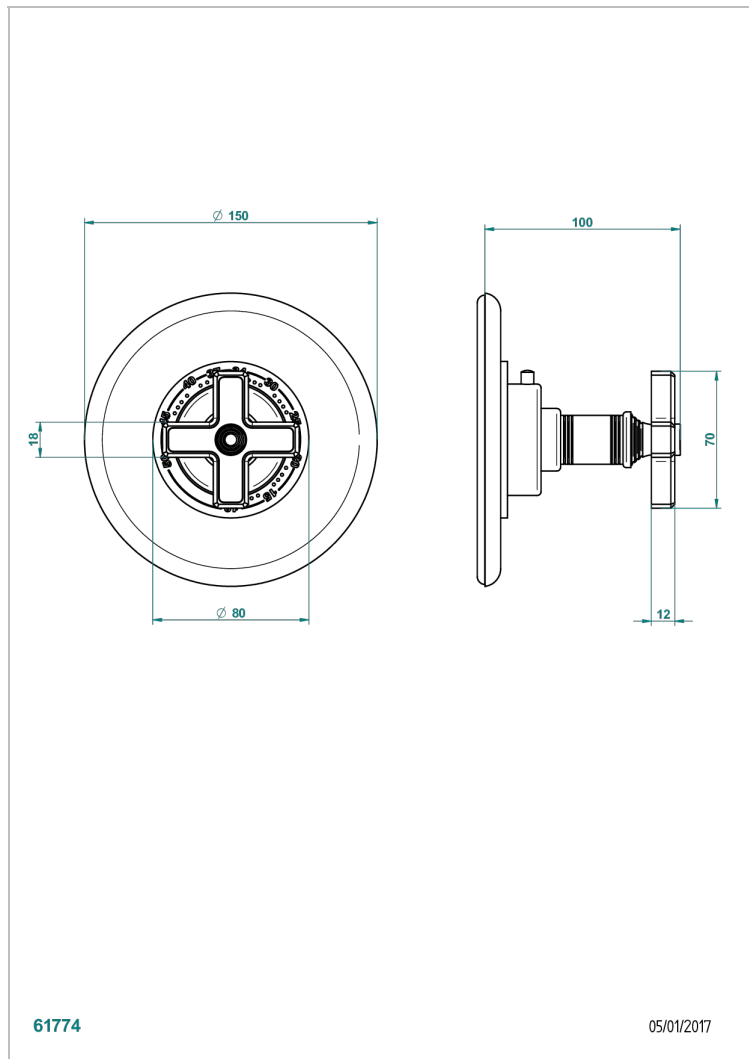

WEST COAST BLACK ONYX

U9E-15EN16EM

Trim plate and handle for eurotherm valve 8200/us & 8300/us

THG[®]
PARIS

CHARACTERISTIC

- West Coast Black Onyx
- Trim plate and handle for eurotherm valve 8200/us & 8300/us