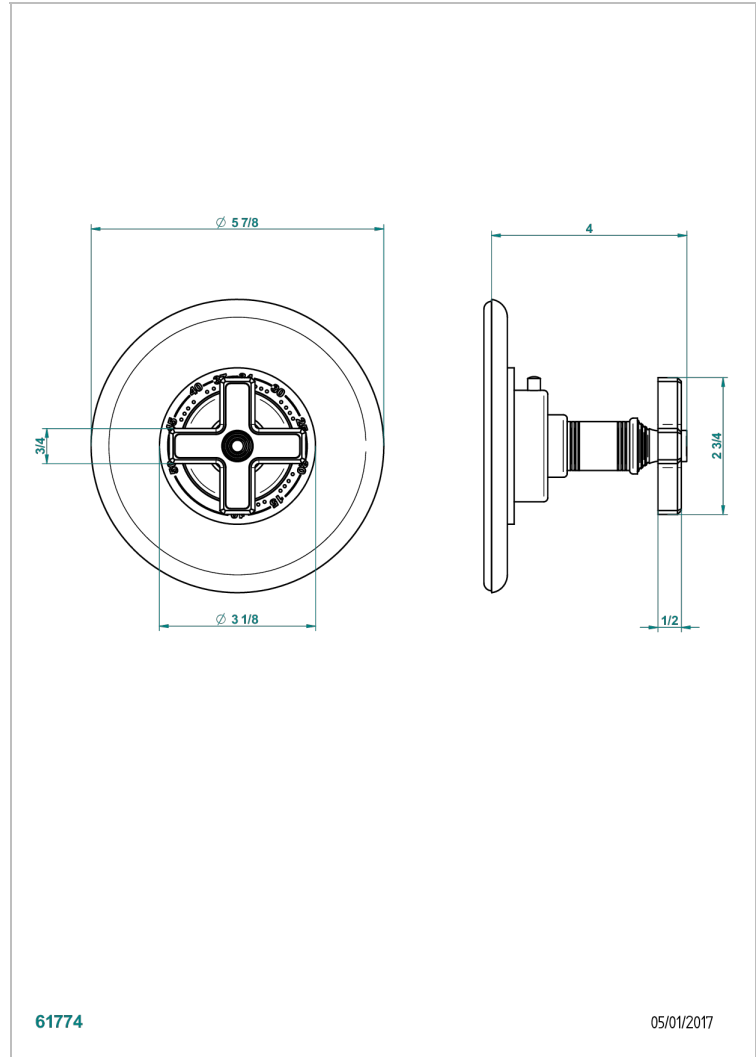

WEST COAST BLACK ONYX

U9E-15EN16EM

Trim plate and handle for eurotherm valve 8200/us & 8300/us

CHARACTERISTIC

- West Coast Black Onyx
- Trim plate and handle for eurotherm valve 8200/us & 8300/us

AVAILABLE FINITIONS