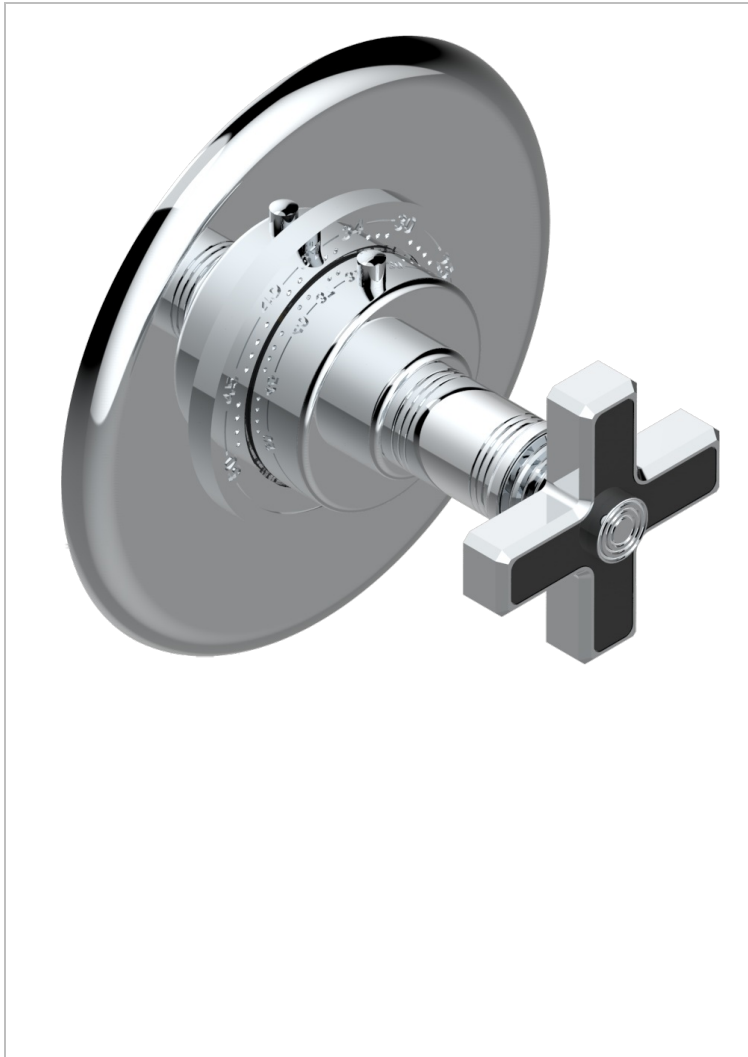

WEST COAST BLACK ONYX

U9E-15EN16EM

Trim plate and handle for eurotherm valve 8200/us & 8300/us

CHARACTERISTIC

- West Coast Black Onyx
- Trim plate and handle for eurotherm valve 8200/us & 8300/us

AVAILABLE FINITIONS