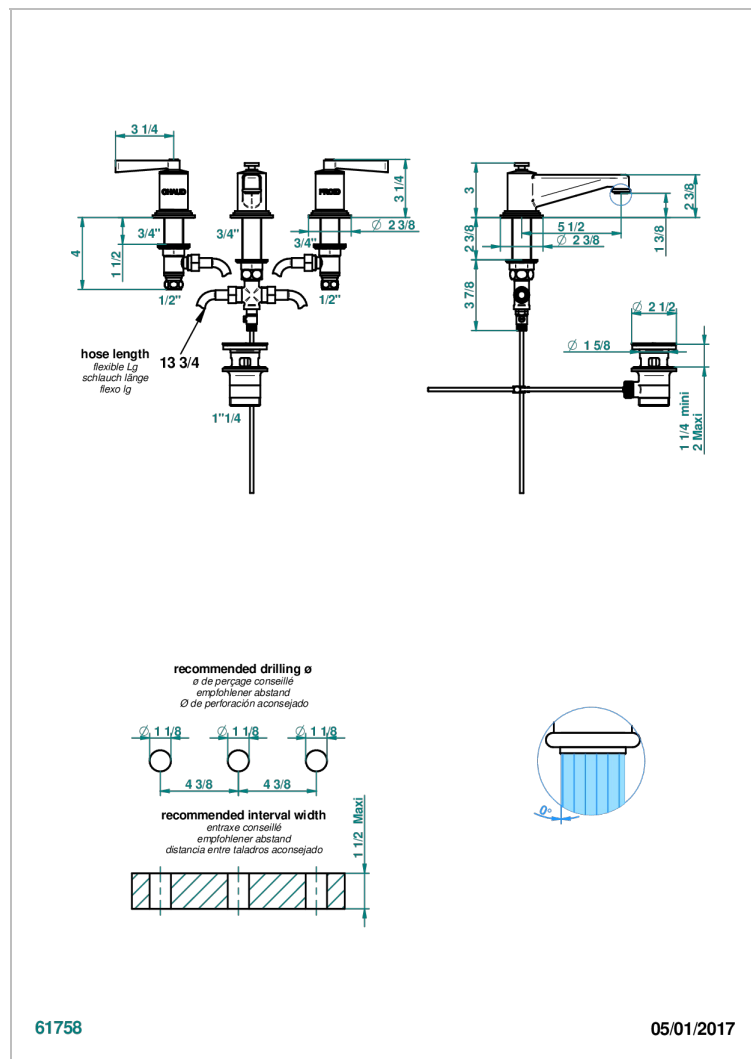

# FAUBOURG WHITE PORCELAIN WITH LEVER

G2J-151/W

Rim mounted 3-hole basin mixer with waste - WRAS approved

## CHARACTERISTIC

- WRAS : 2109366

## TECHNICAL SPECS

- Recommandé : 3 bars (max. 5 bars) - Advised : 43,5 psi (max. 72 psi)
- 8,3 l/min à 3 bars (2.2 gpm at 43.5 psi)