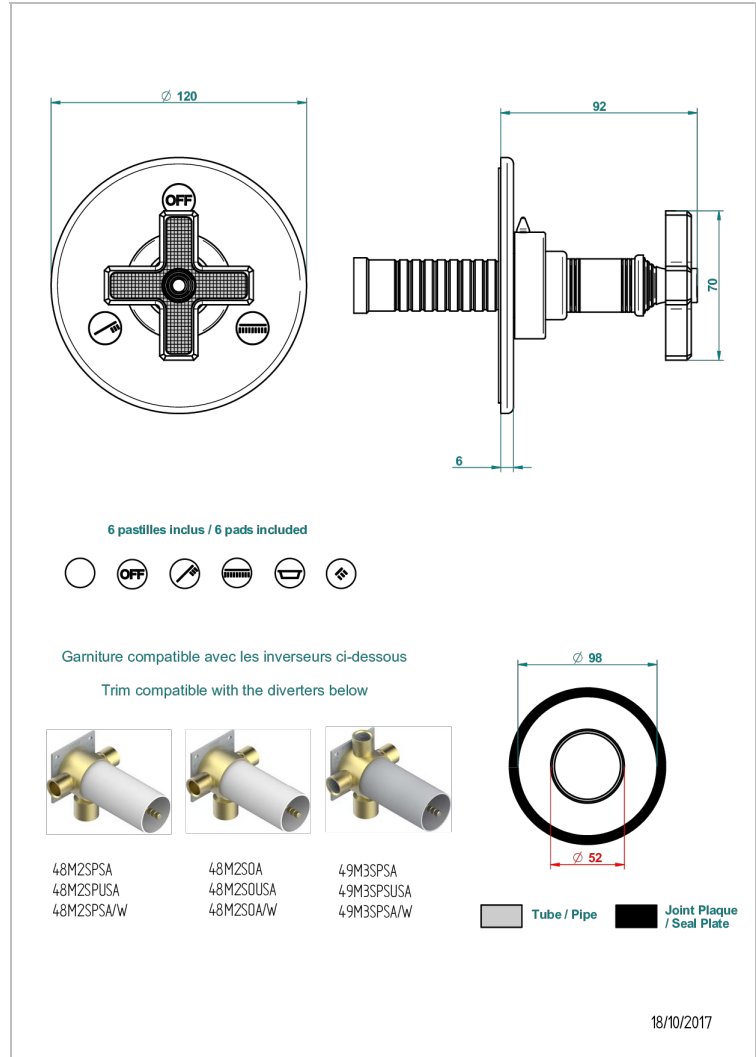

# WEST COAST WITH GUILLOCHE DECOR

U9C-48M2SB

Trim for wall mounted diverter - 2 ways ref.48M2 & 3 ways ref.49M3

## CHARACTERISTIC

- West coast with Guilloché decor
- Trim for wall mounted diverter - 2 ways ref.48M2 & 3 ways ref.49M3

## RELATED SKU'S

- Ref. G00-48M2SOUSA Wall mounted 3-way diverter with ceramic cartridge for concealed installation- 1 inlet 3/4" and 2 outlets 1/2" without shared ports no stop position - no trim
- Ref. G00-48M2SPSUSA Wall mounted 3-way diverter with ceramic cartridge for concealed installation- 1 inlet 3/4" and 2 outlets 1/2" with positive top, no shared ports - no trim
- Ref. G00-49M3SPSUSA Wall mounted 4-way diverter with ceramic cartridge for concealed installation- 1 inlet 3/4" and 3 outlets 1/2" with positive top, no shared ports - no trim