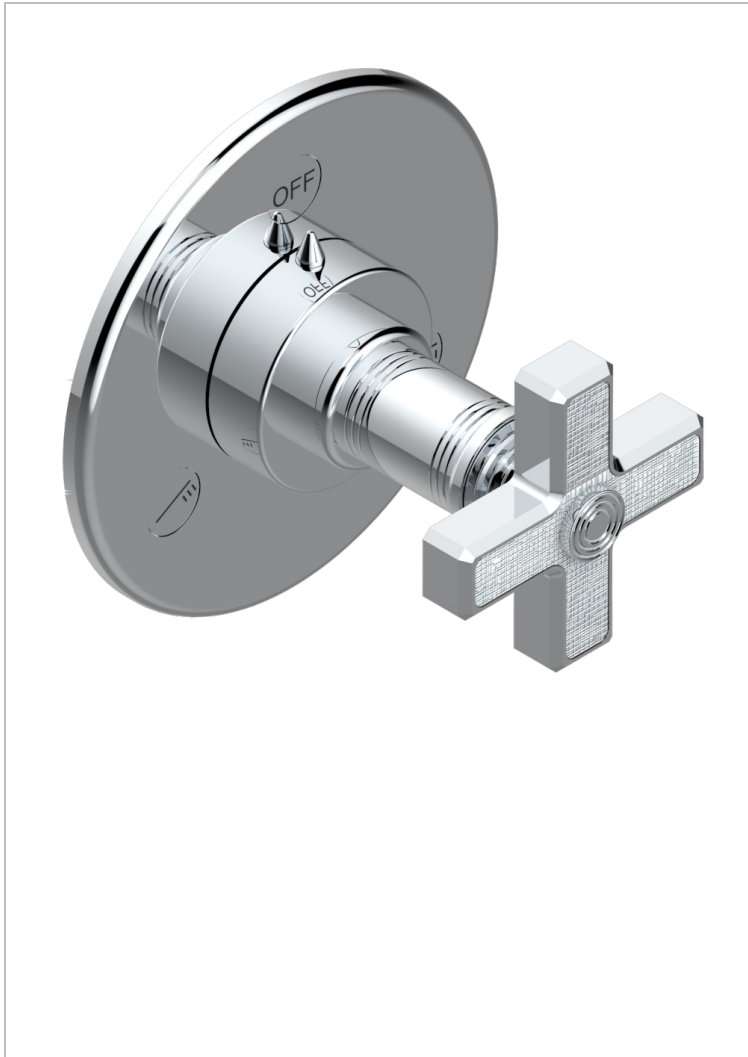

# WEST COAST WITH GUILLOCHE DECOR

U9C-48M2SB

Trim for wall mounted diverter - 2 ways ref.48M2 & 3 ways ref.49M3

## CHARACTERISTIC

- West coast with Guilloché decor
- Trim for wall mounted diverter - 2 ways ref.48M2 & 3 ways ref.49M3

## RELATED SKU'S

- Ref. G00-48M2SOUSA Wall mounted 3-way diverter with ceramic cartridge for concealed installation- 1 inlet 3/4" and 2 outlets 1/2" without shared ports no stop position - no trim
- Ref. G00-48M2SPSUSA Wall mounted 3-way diverter with ceramic cartridge for concealed installation- 1 inlet 3/4" and 2 outlets 1/2" with positive top, no shared ports - no trim
- Ref. G00-49M3SPSUSA Wall mounted 4-way diverter with ceramic cartridge for concealed installation- 1 inlet 3/4" and 3 outlets 1/2" with positive top, no shared ports - no trim