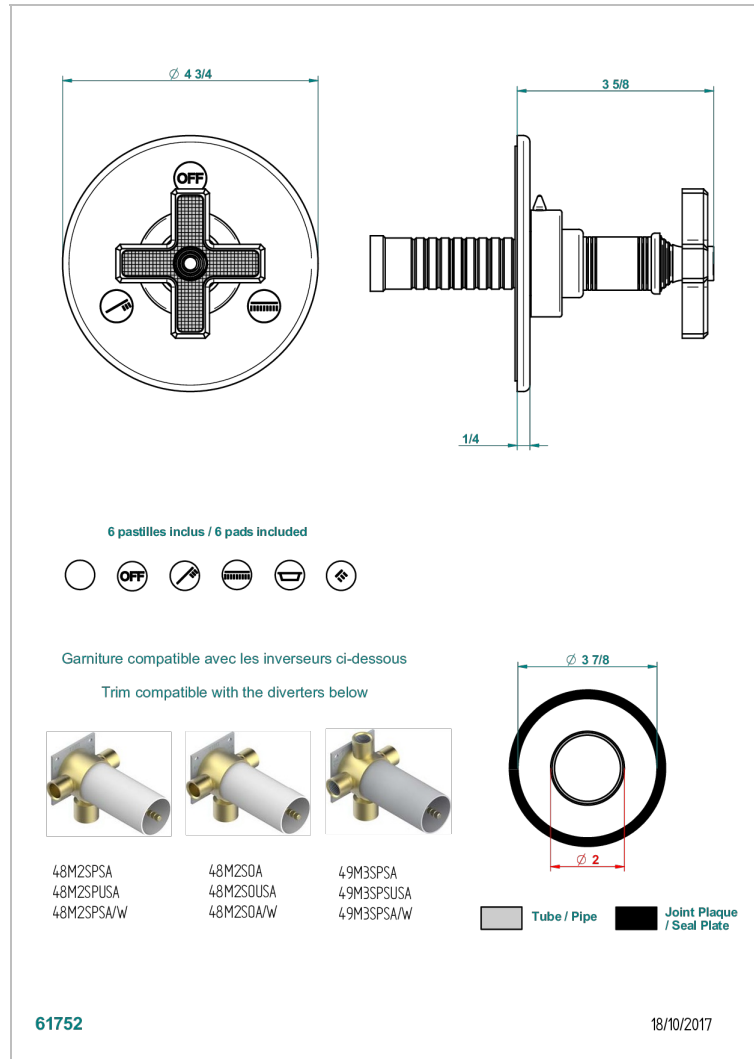

WEST COAST WITH GUILLOCHE DECOR

U9C-48M2SB

Trim for wall mounted diverter - 2 ways ref.48M2 & 3 ways ref.49M3

CHARACTERISTIC

- West coast with Guilloché decor
- Trim for wall mounted diverter - 2 ways ref.48M2 & 3 ways ref.49M3

RELATED SKU'S

- Ref. G00-48M2SOUSA Wall mounted 3-way diverter with ceramic cartridge for concealed installation- 1 inlet 3/4" and 2 outlets 1/2" without shared ports no stop position - no trim
- Ref. G00-48M2SPSUSA Wall mounted 3-way diverter with ceramic cartridge for concealed installation- 1 inlet 3/4" and 2 outlets 1/2" with positive top, no shared ports - no trim
- Ref. G00-49M3SPSUSA Wall mounted 4-way diverter with ceramic cartridge for concealed installation- 1 inlet 3/4" and 3 outlets 1/2" with positive top, no shared ports - no trim