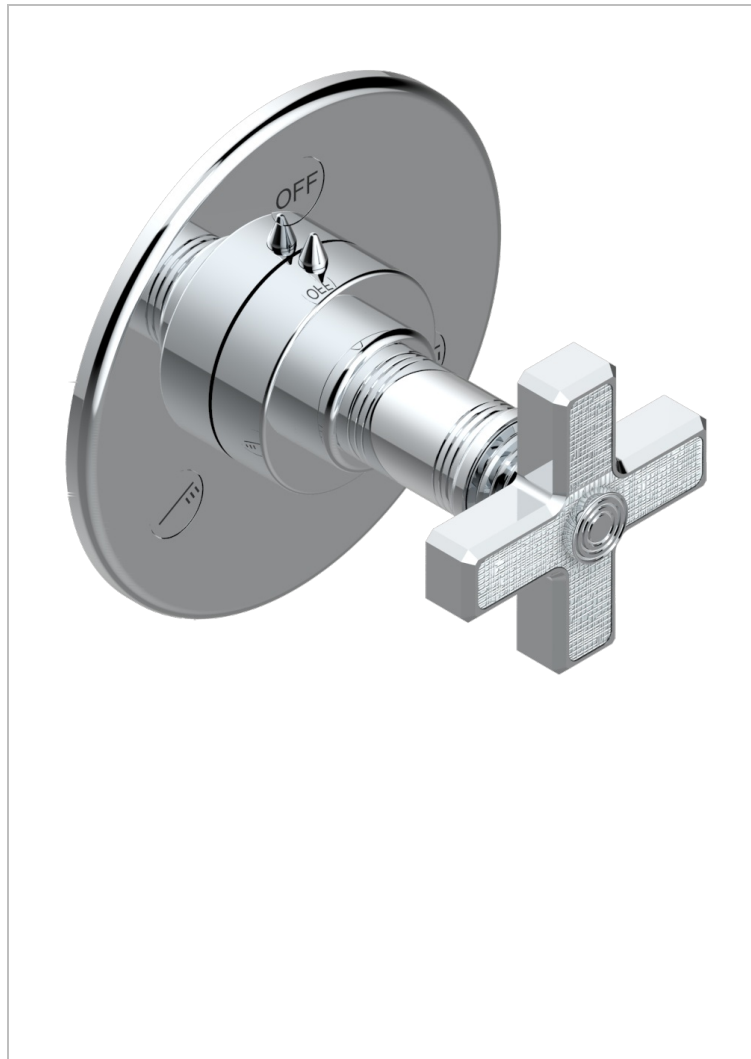

WEST COAST WITH GUILLOCHE DECOR

U9C-48M2SB

Trim for wall mounted diverter - 2 ways ref.48M2 & 3 ways ref.49M3

CHARACTERISTIC

- West coast with Guilloché decor
- Trim for wall mounted diverter - 2 ways ref.48M2 & 3 ways ref.49M3

RELATED SKU'S

- Ref. G00-48M2SOUSA Wall mounted 3-way diverter with ceramic cartridge for concealed installation- 1 inlet 3/4" and 2 outlets 1/2" without shared ports no stop position - no trim
- Ref. G00-48M2SPSUSA Wall mounted 3-way diverter with ceramic cartridge for concealed installation- 1 inlet 3/4" and 2 outlets 1/2" with positive top, no shared ports - no trim
- Ref. G00-49M3SPSUSA Wall mounted 4-way diverter with ceramic cartridge for concealed installation- 1 inlet 3/4" and 3 outlets 1/2" with positive top, no shared ports - no trim