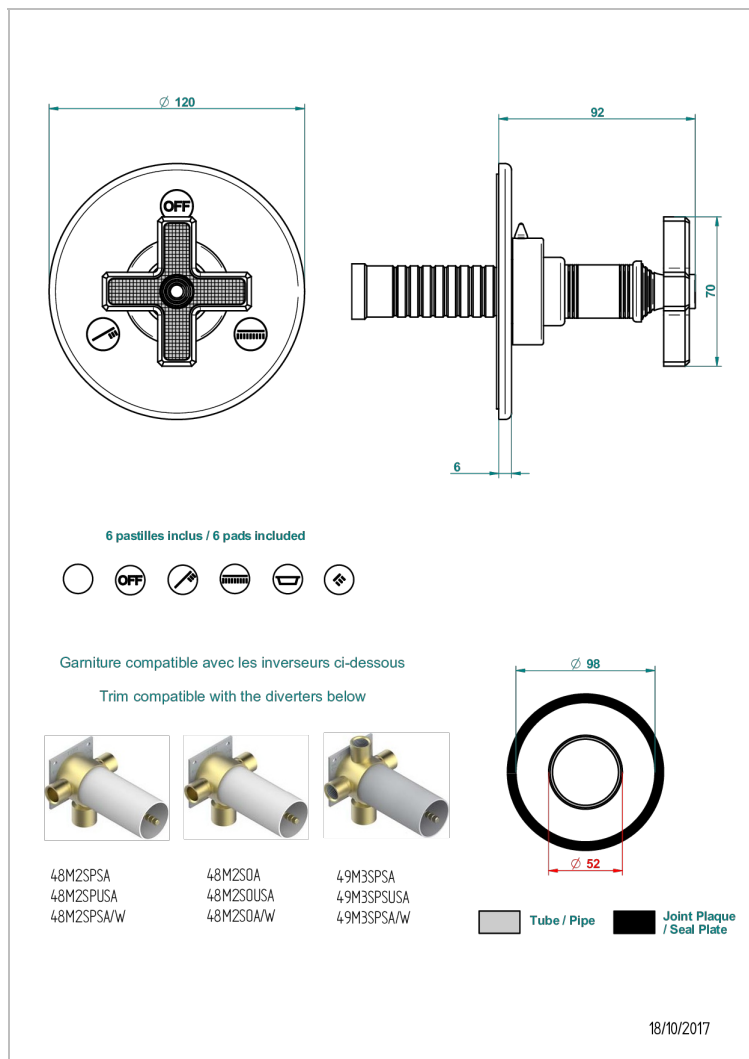

WEST COAST WITH GUILLOCHE DECOR

U9C-48M2SB

Trim for wall mounted diverter, 2 ways - ref. 48M2 and 3 ways - ref. 49M3

CHARACTERISTIC

- West coast with Guilloché decor
- Trim for wall mounted diverter, 2 ways - ref. 48M2 and 3 ways - ref. 49M3

RELATED SKU'S

- Ref. G00-48M2SOA Wall mounted 3-way diverter with ceramic cartridge for concealed installation- 1 inlet 3/4" and 2 outlets 1/2" without stop position, without trim
- Ref. G00-48M2SPSA Wall mounted 3-way diverter with ceramic cartridge for concealed installation, 1 inlet 3/4" and 2 outlets 1/2" with stop position, without trim
- Ref. G00-49M3SPSA Wall mounted 4-way diverter with ceramic cartridge for concealed installation- 1 inlet 3/4" and 3 outlets 1/2" with stop position, without trim