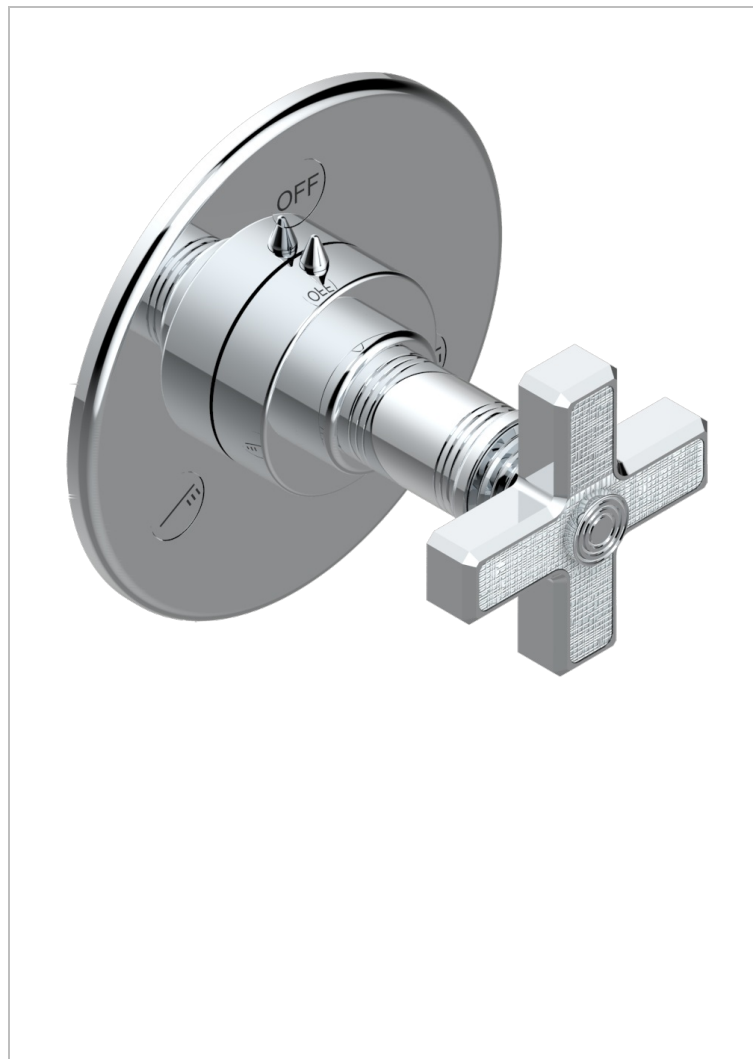

WEST COAST WITH GUILLOCHE DECOR

U9C-48M2SB

Trim for wall mounted diverter, 2 ways - ref. 48M2 and 3 ways - ref. 49M3

CHARACTERISTIC

- West coast with Guilloché decor
- Trim for wall mounted diverter, 2 ways - ref. 48M2 and 3 ways - ref. 49M3

RELATED SKU'S

- Ref. G00-48M2SOA Wall mounted 3-way diverter with ceramic cartridge for concealed installation- 1 inlet 3/4" and 2 outlets 1/2" without stop position, without trim
- Ref. G00-48M2SPSA Wall mounted 3-way diverter with ceramic cartridge for concealed installation, 1 inlet 3/4" and 2 outlets 1/2" with stop position, without trim
- Ref. G00-49M3SPSA Wall mounted 4-way diverter with ceramic cartridge for concealed installation- 1 inlet 3/4" and 3 outlets 1/2" with stop position, without trim

AVAILABLE FINITIONS

Antique nickel - H28
Black ceram - D30
Blush PVD - H62
Brass color PVD - H49
Brown bronze color PVD - F33
Gold color PVD - H52

Graphite PVD - H64
Lacquered light bronze - D01
Matt Umber PVD - H67
Matt blush PVD - H60
Matt brass color PVD - H50
Matt brown bronze color PVD - F34