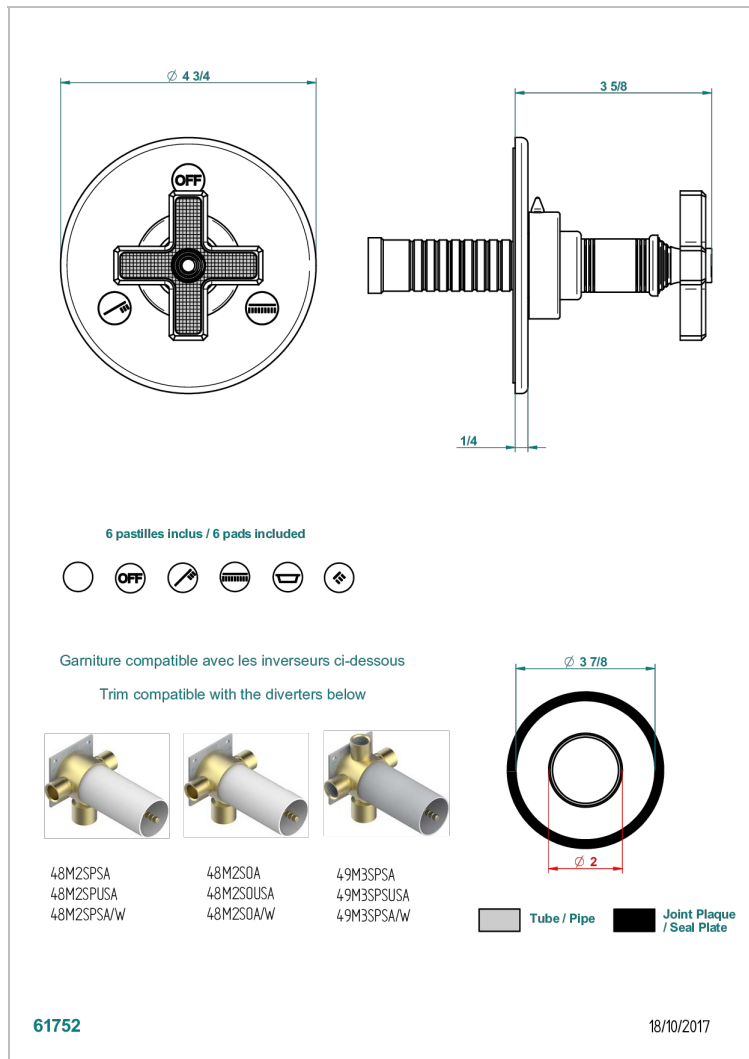

WEST COAST WITH GUILLOCHE DECOR

U9C-48M2SB

Trim for wall mounted diverter, 2 ways - ref. 48M2 and 3 ways - ref. 49M3

CHARACTERISTIC

- West coast with Guilloché decor
- Trim for wall mounted diverter, 2 ways - ref. 48M2 and 3 ways - ref. 49M3

RELATED SKU'S

- Ref. G00-48M2SOA Wall mounted 3-way diverter with ceramic cartridge for concealed installation- 1 inlet 3/4" and 2 outlets 1/2" without stop position, without trim
- Ref. G00-48M2SPSA Wall mounted 3-way diverter with ceramic cartridge for concealed installation, 1 inlet 3/4" and 2 outlets 1/2" with stop position, without trim
- Ref. G00-49M3SPSA Wall mounted 4-way diverter with ceramic cartridge for concealed installation- 1 inlet 3/4" and 3 outlets 1/2" with stop position, without trim