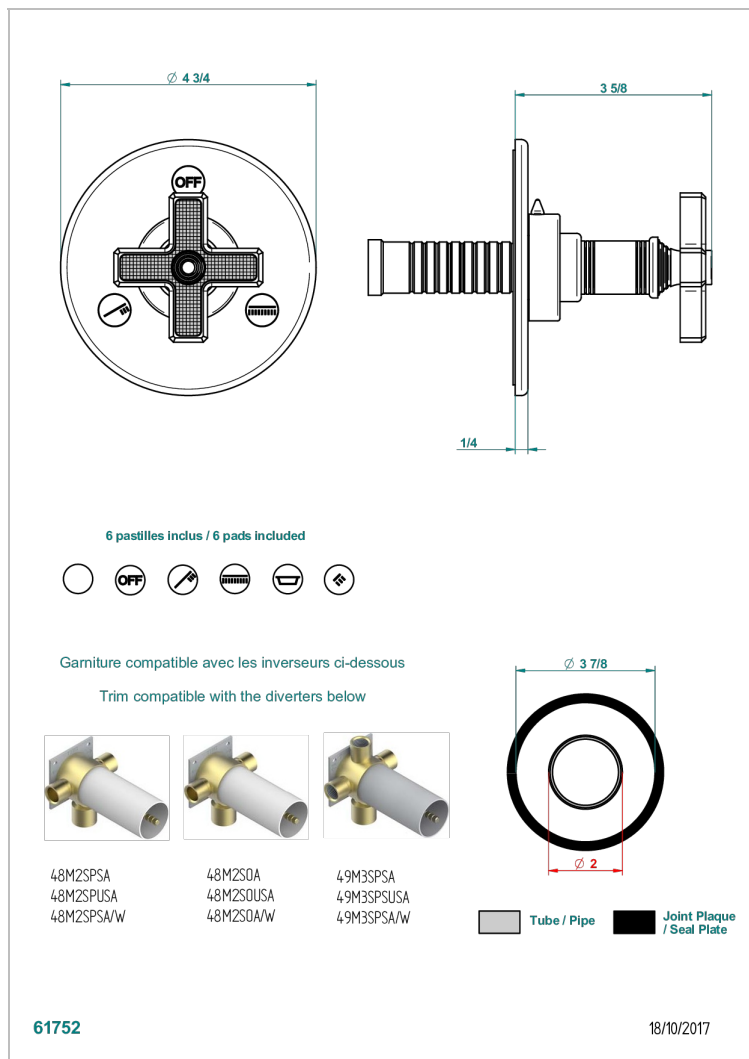

WEST COAST WITH GUILLOCHE DECOR

U9C-48M2SB

Trim for wall mounted diverter, 2 ways - ref. 48M2 and 3 ways - ref. 49M3

CHARACTERISTIC

- West coast with Guilloché decor
- Trim for wall mounted diverter, 2 ways - ref. 48M2 and 3 ways - ref. 49M3

RELATED SKU'S

- Ref. G00-48M2SOA Wall mounted 3-way diverter with ceramic cartridge for concealed installation- 1 inlet 3/4" and 2 outlets 1/2" without stop position, without trim
- Ref. G00-48M2SPSA Wall mounted 3-way diverter with ceramic cartridge for concealed installation, 1 inlet 3/4" and 2 outlets 1/2" with stop position, without trim
- Ref. G00-49M3SPSA Wall mounted 4-way diverter with ceramic cartridge for concealed installation- 1 inlet 3/4" and 3 outlets 1/2" with stop position, without trim