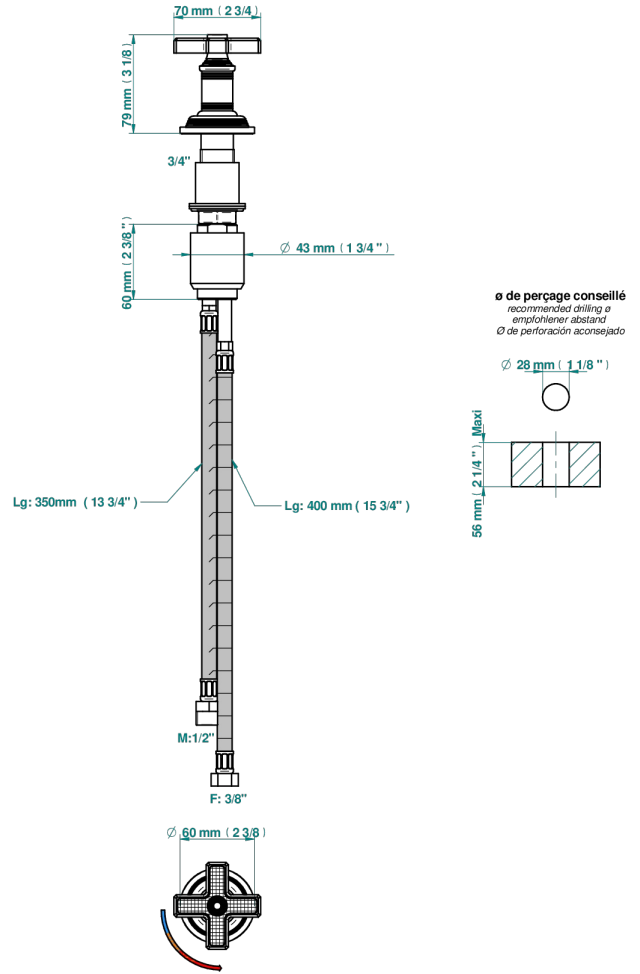

WEST COAST WITH GUILLOCHE DECOR

U9C-6532

Rim mounted ceramic mixer with progressive cartridge

THG[®]
PARIS

61743

02/02/2024

CHARACTERISTIC

- ACS : 22ACCLY009

STANDARDS

AVAILABLE FINITIONS

Black ceram - D30
Blush PVD - H62
Brass color PVD - H49
Brown bronze color PVD - F33
Chrome polished - A02
Copper antique matt, coated - H07

Gold color PVD - H52
Gold mat - F07
Gold polished - F01
Graphite PVD - H64
Light coated bronze - D01
Matt Umber PVD - H67