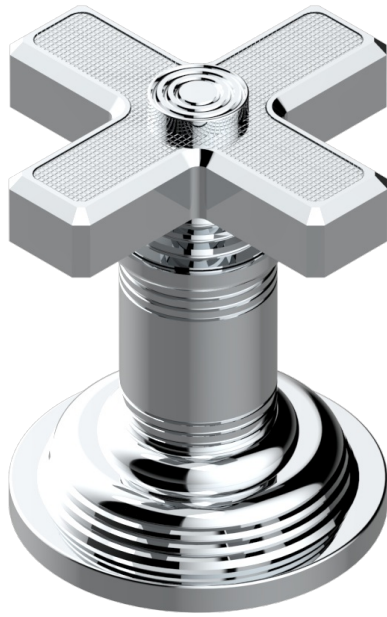

WEST COAST WITH GUILLOCHE DECOR

U9C-6532

Rim mounted ceramic mixer with progressive cartridge

THG[®]
PARIS

61743

02/02/2024

CHARACTERISTIC

- ACS : 22ACCLY009

STANDARDS

AVAILABLE FINITIONS

Black ceram - D30
Blush PVD - H62
Brass color PVD - H49
Brown bronze color PVD - F33
Chrome polished - A02
Copper antique matt, coated - H07

Gold color PVD - H52
Gold mat - F07
Gold polished - F01
Graphite PVD - H64
Light coated bronze - D01
Matt Umber PVD - H67

Matt blush PVD - H60
Matt brass color PVD - H50
Matt brown bronze color PVD - F34
Matt chrome (American satin) - C02
Matt gold color PVD - H53
Matt graphite PVD - H65

Matt nickel (American satin) - C01
Matt nickel color PVD - H56
Natural smoked Brass - A13
Nickel antique / Sovereign - H28
Nickel color PVD - H55
Nickel polished - B01

Polished chrome with gold inlay - GA1
Soft gold - F30
Soft matt gold - F31
Umber PVD - H66