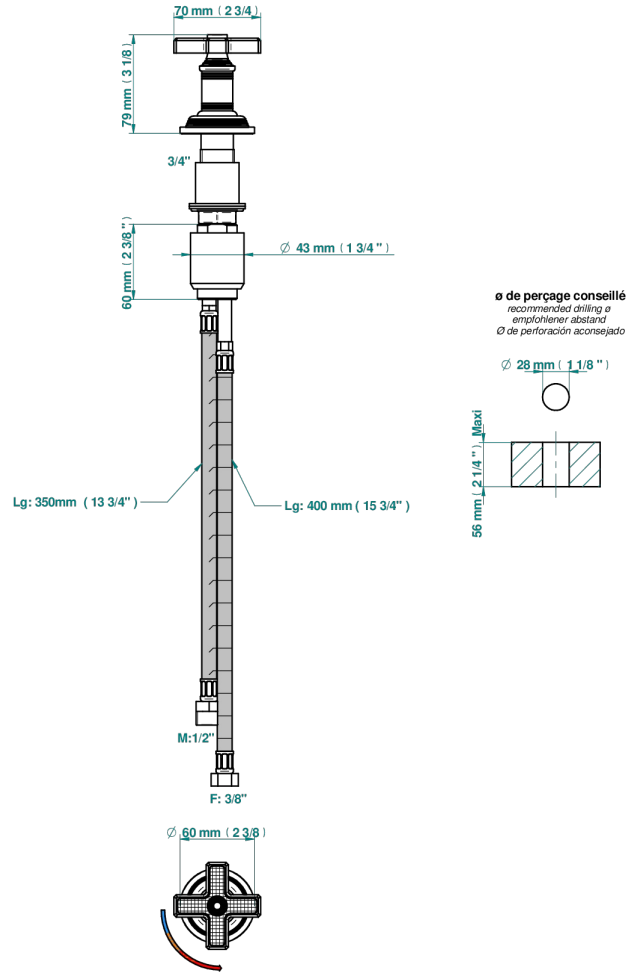

WEST COAST WITH GUILLOCHE DECOR

U9C-6532

Rim mounted ceramic mixer with progressive cartridge

THG[®]
PARIS

61743

02/02/2024

CHARACTERISTIC

- ACS : 22ACCLY009

STANDARDS

AVAILABLE FINITIONS

Antique nickel - H28
Black ceram - D30
Blush PVD - H62
Brass color PVD - H49
Brown bronze color PVD - F33
Gold color PVD - H52

Graphite PVD - H64
Lacquered light bronze - D01
Matt Umber PVD - H67
Matt blush PVD - H60
Matt brass color PVD - H50
Matt brown bronze color PVD - F34