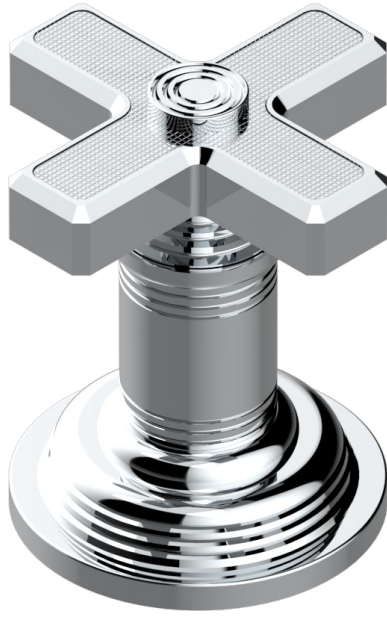

WEST COAST WITH GUILLOCHE DECOR

U9C-6532

Rim mounted ceramic mixer with progressive cartridge

THG[®]
PARIS

61743

02/02/2024

CHARACTERISTIC

- ACS : 22ACCLY009

STANDARDS

AVAILABLE FINITIONS

Antique nickel - H28
Black ceram - D30
Blush PVD - H62
Brass color PVD - H49
Brown bronze color PVD - F33
Gold color PVD - H52

Graphite PVD - H64
Lacquered light bronze - D01
Matt Umber PVD - H67
Matt blush PVD - H60
Matt brass color PVD - H50
Matt brown bronze color PVD - F34

Matt chrome - C02
Matt gold - F07
Matt gold color PVD - H53
Matt graphite PVD - H65
Matt nickel (color finish) - C01
Matt nickel color PVD - H56

Natural smoked Brass - A13
Nickel color PVD - H55
Polished chrome (color finish) - A02
Polished chrome with gold inlay - GA1
Polished gold (color finish) - F01
Polished nickel - B01

Soft gold - F30
Soft matt gold - F31
Umber PVD - H66
Varnished matt antique red copper (color finish) - H07