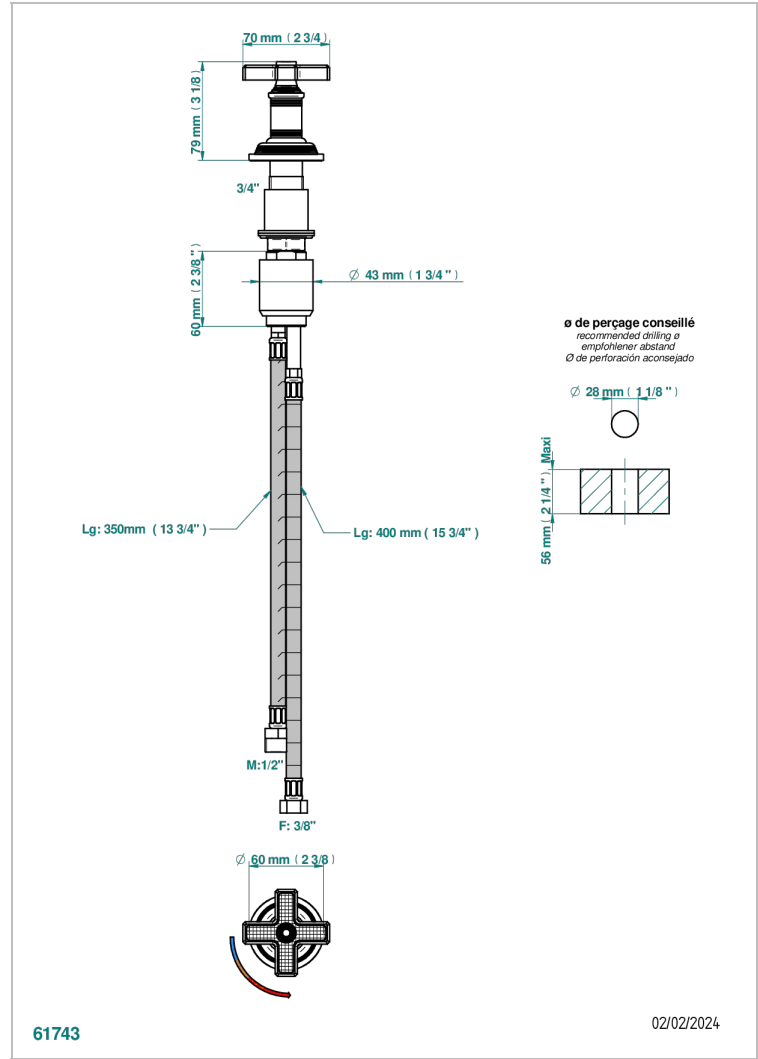

WEST COAST WITH GUILLOCHE DECOR

U9C-6532

Rim mounted ceramic mixer with progressive cartridge

THG[®]
PARIS

CHARACTERISTIC

- ACS : 22ACCLY009

STANDARDS

AVAILABLE FINITIONS