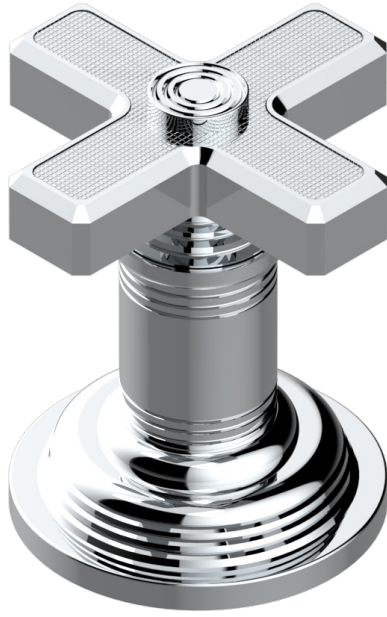

WEST COAST WITH GUILLOCHE DECOR

U9C-6532

Rim mounted ceramic mixer with progressive cartridge

THG[®]
PARIS

CHARACTERISTIC

- ACS : 22ACCLY009

STANDARDS

AVAILABLE FINITIONS

Antique nickel - H28
Black ceram - D30
Blush PVD - H62
Brass color PVD - H49
Brown bronze color PVD - F33
Gold color PVD - H52

Graphite PVD - H64
Lacquered light bronze - D01
Matt Umber PVD - H67
Matt blush PVD - H60
Matt brass color PVD - H50
Matt brown bronze color PVD - F34

Matt chrome - C02
Matt gold - F07
Matt gold color PVD - H53
Matt graphite PVD - H65
Matt nickel (color finish) - C01
Matt nickel color PVD - H56

Natural smoked Brass - A13
Nickel color PVD - H55
Polished chrome (color finish) - A02
Polished chrome with gold inlay - GA1
Polished gold (color finish) - F01
Polished nickel - B01

Soft gold - F30
Soft matt gold - F31
Umber PVD - H66
Varnished matt antique red copper (color finish) - H07