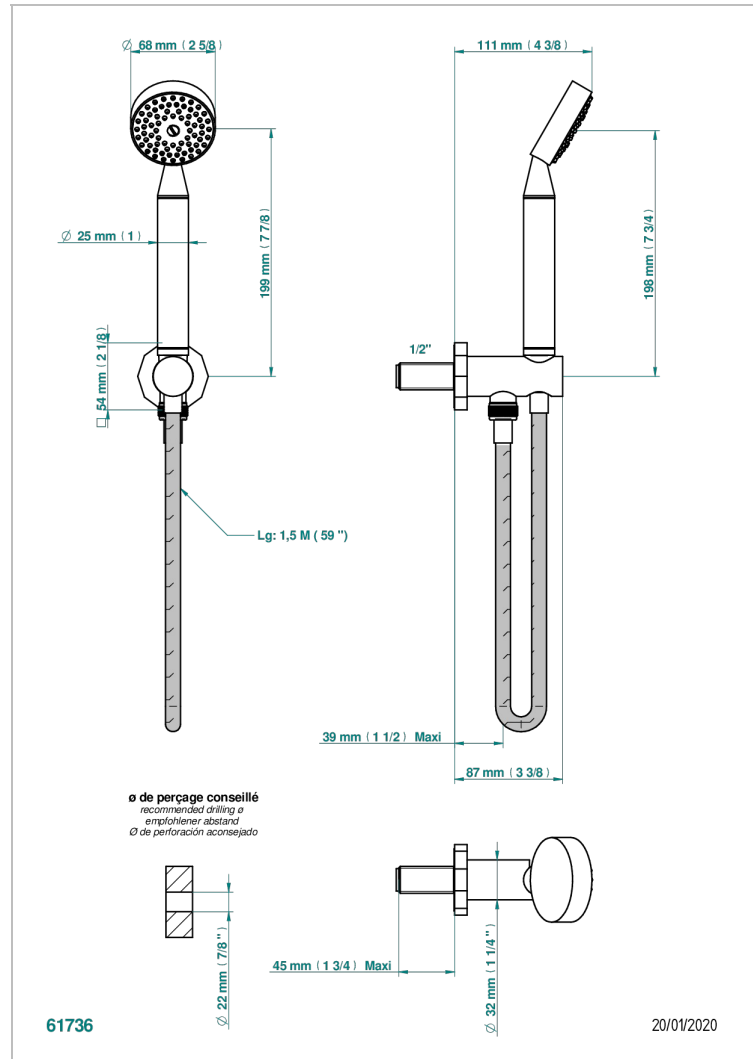

# LES ONDES WITH LEVER

G8B-54

Wall mounted stylised handshower, hose and elbow with rest

## CHARACTERISTIC

- Les Ondes with lever
- Wall mounted stylised handshower, hose and elbow with rest

## TECHNICAL SPECS

- Recommandé : 3 bars (max. 5 bars) - Advised : 43,5 psi (max. 72 psi)
- 9,5 l/min à 3 bars (2.5 gpm at 43.5 psi)

## AVAILABLE FINITIONS

Antique nickel - H28  
Black ceram - D30  
Blush PVD - H62  
Brass color PVD - H49  
Brown bronze color PVD - F33  
Gold color PVD - H52

Graphite PVD - H64  
Lacquered light bronze - D01  
Matt Umber PVD - H67  
Matt blush PVD - H60  
Matt brass color PVD - H50  
Matt brown bronze color PVD - F34