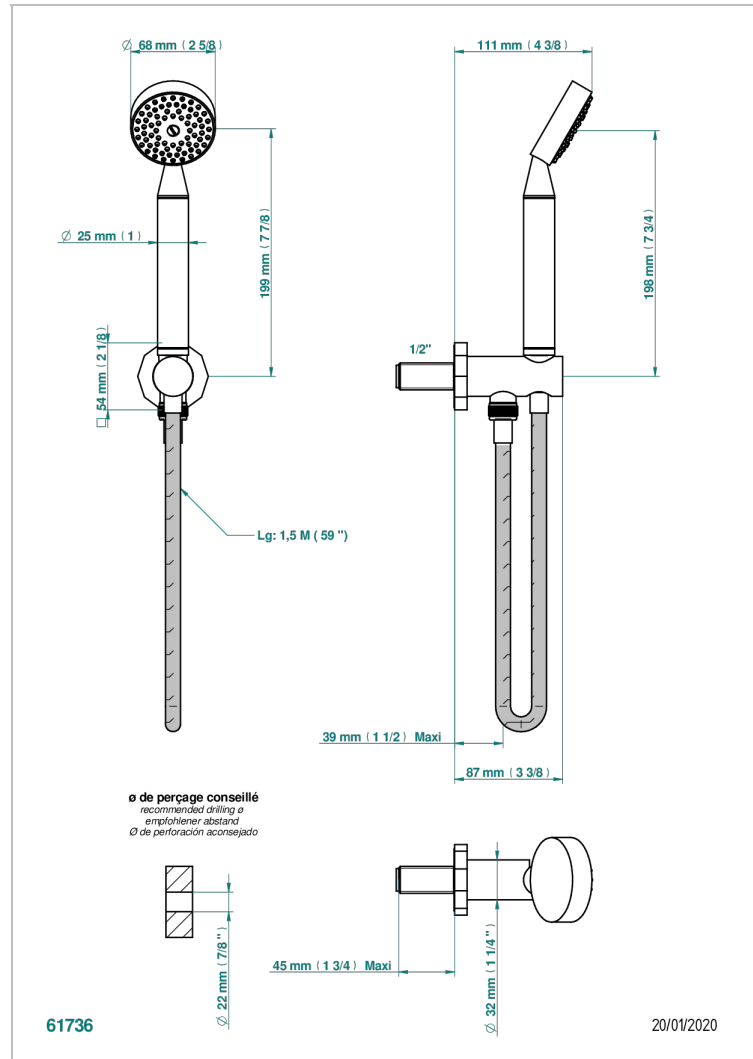

LES ONDES

G8A-54

Wall mounted stylised handshower, hose and elbow with rest

CHARACTERISTIC

- Les Ondes
- Wall mounted stylised handshower, hose and elbow with rest

TECHNICAL SPECS

- Recommandé : 3 bars (max. 5 bars) - Advised : 43,5 psi (max. 72 psi)
- 9,5 l/min à 3 bars (2.5 gpm at 43.5 psi)

AVAILABLE FINITIONS

Antique nickel - H28
Black ceram - D30
Blush PVD - H62
Brass color PVD - H49
Brown bronze color PVD - F33
Gold color PVD - H52

Graphite PVD - H64
Lacquered light bronze - D01
Matt Umber PVD - H67
Matt blush PVD - H60
Matt brass color PVD - H50
Matt brown bronze color PVD - F34