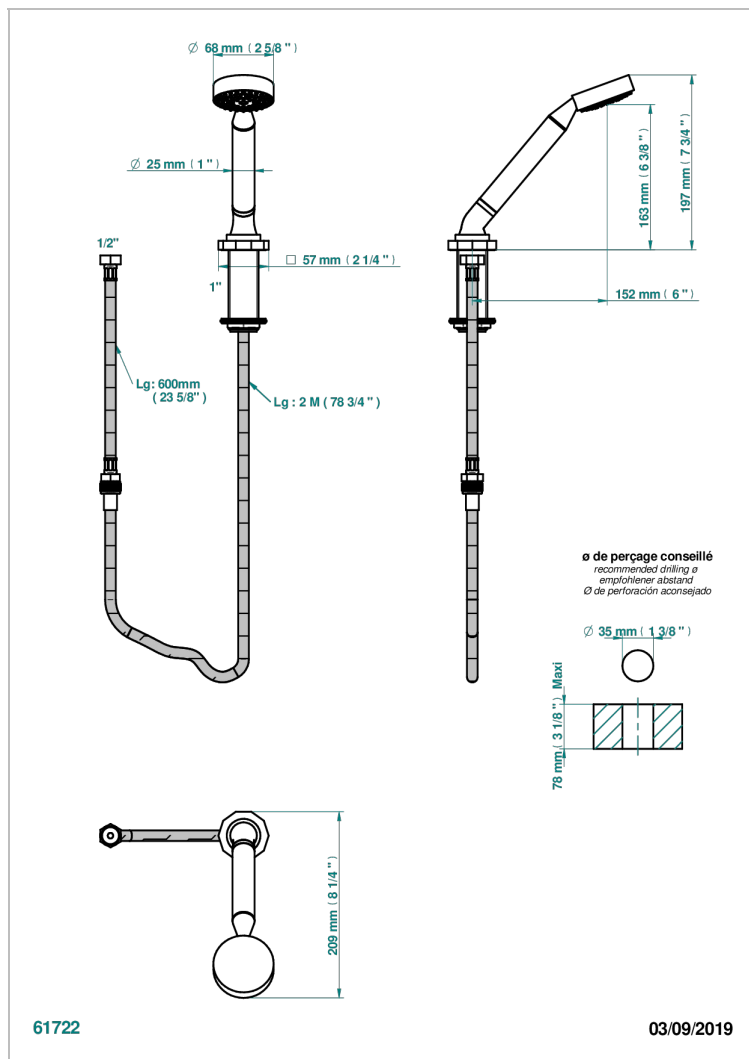

# LES ONDES WITH LEVER HANDLES

G8B-60A

Deck mounted hand shower, with hose

## CHARACTERISTIC

- ACS : 20ACCLY558