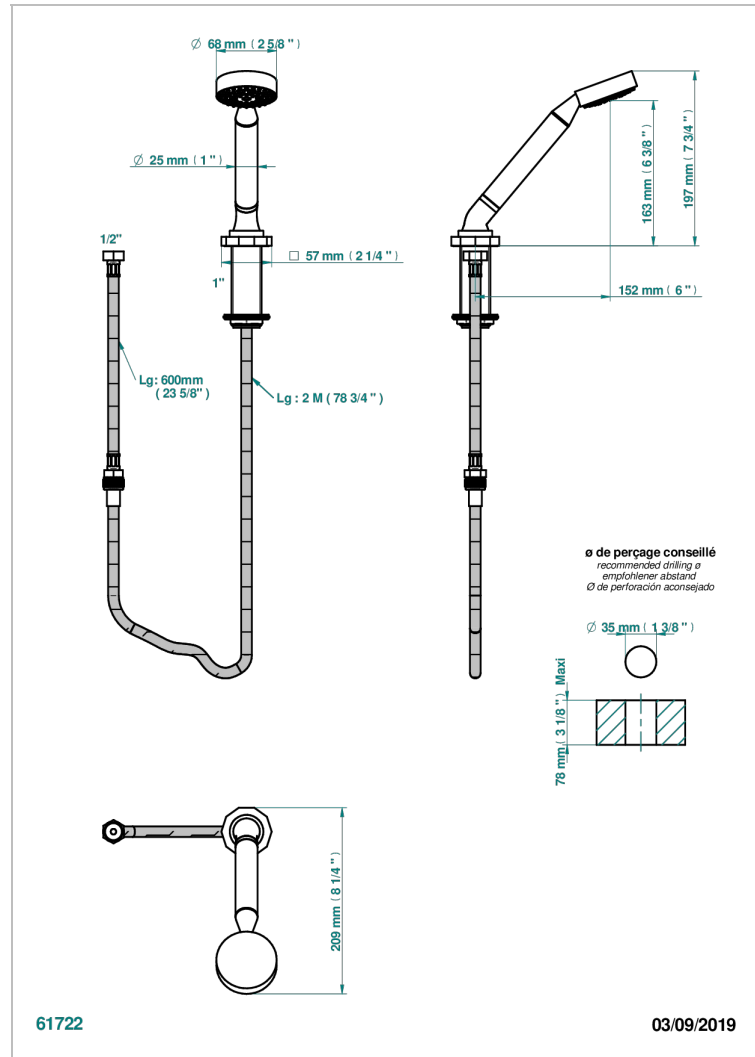

# LES ONDES WITH LEVER

G8B-60A

Rim mounted stylised handshower, 2 m hose and angle rest

## CHARACTERISTIC

- ACS : 20ACCLY558