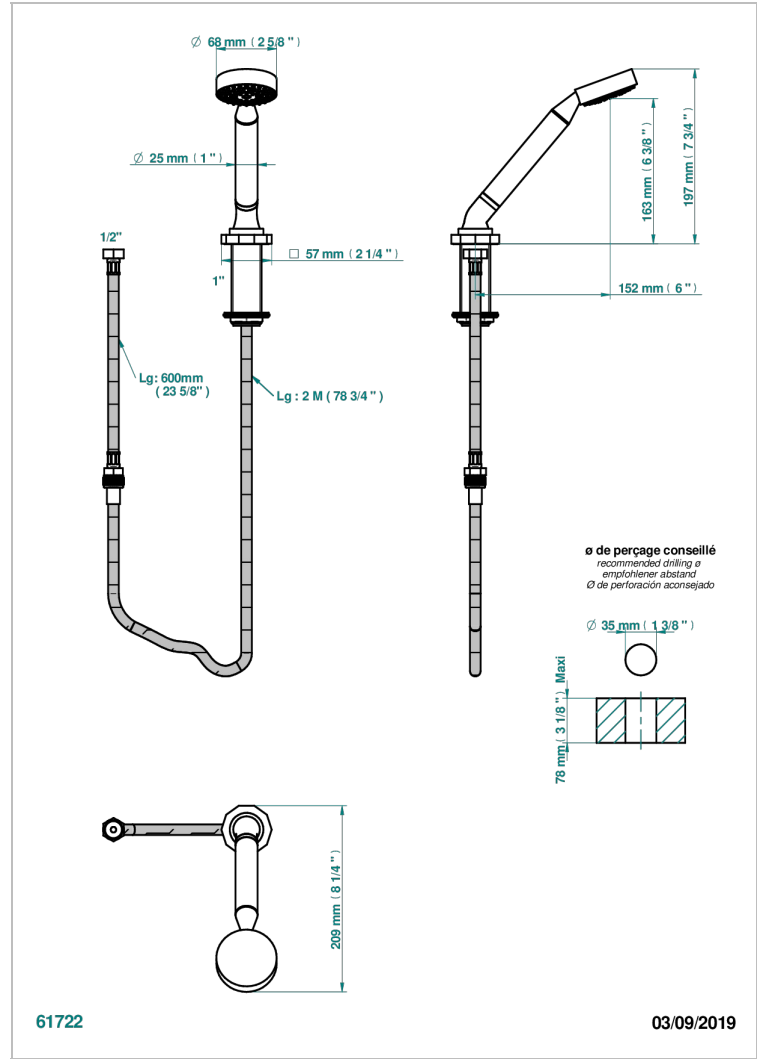

LES ONDES WITH LEVER

G8B-60A

Rim mounted stylised handshower, 2 m hose and angle rest

CHARACTERISTIC

- ACS : 20ACCLY558

TECHNICAL SPECS

- Recommandé : 3 bars (max. 5 bars) - Advised : 43,5 psi (max. 72 psi)
- 9,5 l/min à 3 bars (2.5 gpm at 43.5 psi)

STANDARDS

AVAILABLE FINITIONS

Antique nickel - H28
Black ceram - D30
Blush PVD - H62
Brass color PVD - H49
Brown bronze color PVD - F33
Gold color PVD - H52

Graphite PVD - H64
Lacquered light bronze - D01
Matt Umber PVD - H67
Matt blush PVD - H60
Matt brass color PVD - H50
Matt brown bronze color PVD - F34