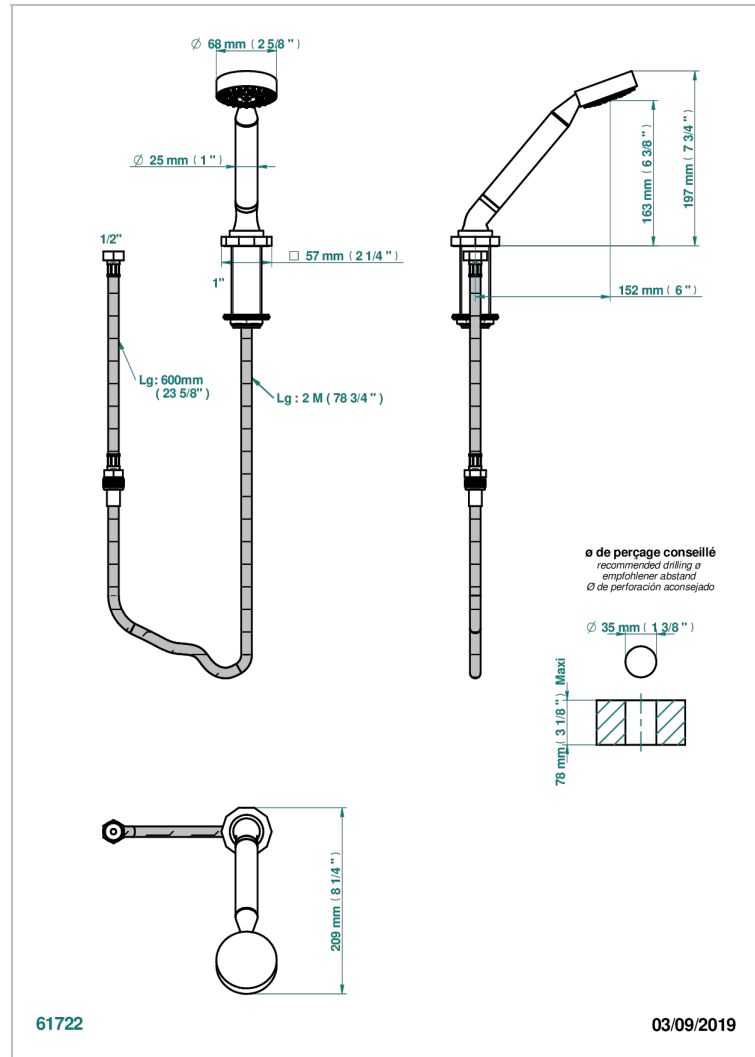

LES ONDES

G8A-60A

Deck mounted hand shower, with hose

CHARACTERISTIC

- ACS : 20ACCLY558

STANDARDS

TECHNICAL SPECS

- Recommandé : 3 bars (max. 5 bars) - Advised : 43,5 psi (max. 72 psi)
- 9,5 l/min à 3 bars (2.5 gpm at 43.5 psi)

AVAILABLE FINITIONS

Black ceram - D30
Blush PVD - H62
Brass color PVD - H49
Brown bronze color PVD - F33
Chrome polished - A02
Chrome polished / gold polished - G02

Copper antique matt, coated - H07
Gold color PVD - H52
Gold mat - F07
Gold polished - F01
Graphite PVD - H64
Light coated bronze - D01