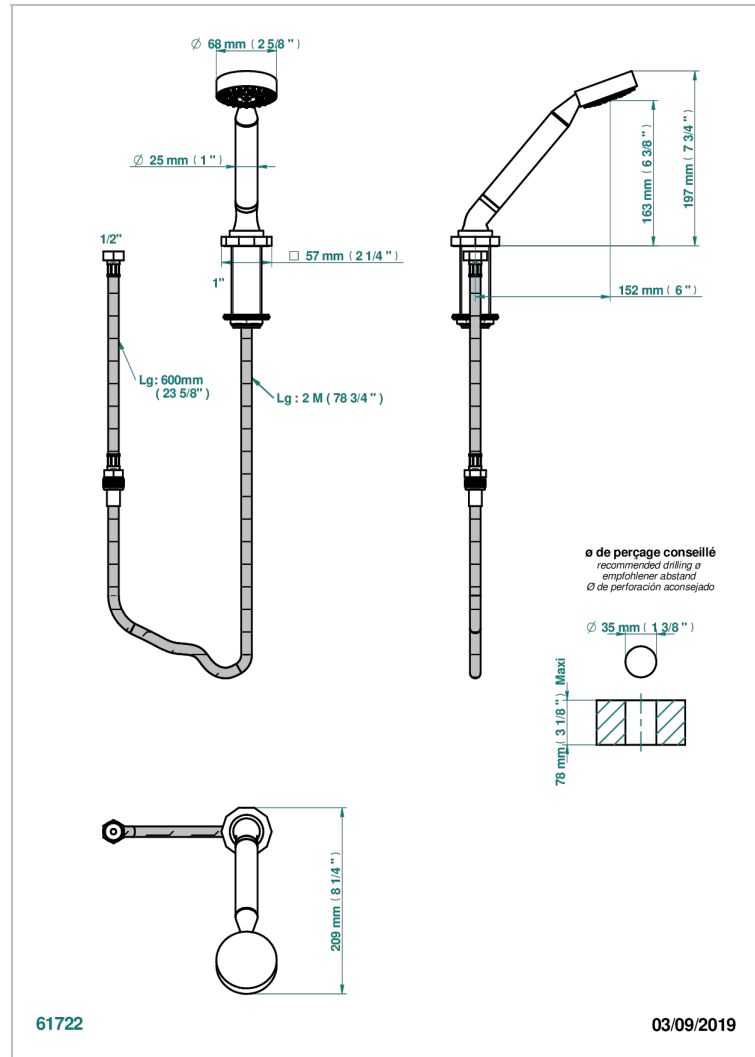

# LES ONDES

G8A-60A

Rim mounted stylised handshower, 2 m hose and angle rest

## CHARACTERISTIC

- ACS : 20ACCLY558