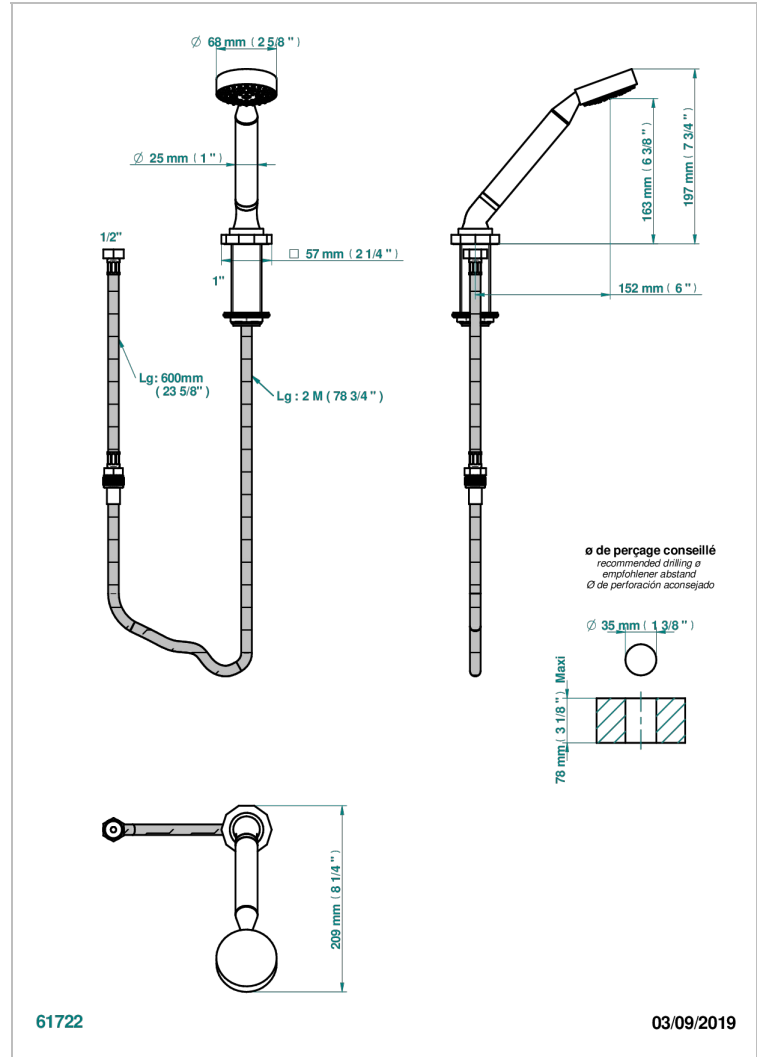

LES ONDES

G8A-60A

Rim mounted stylised handshower, 2 m hose and angle rest

CHARACTERISTIC

- ACS : 20ACCLY558

TECHNICAL SPECS

- Recommandé : 3 bars (max. 5 bars) - Advised : 43,5 psi (max. 72 psi)
- 9,5 l/min à 3 bars (2.5 gpm at 43.5 psi)

STANDARDS

AVAILABLE FINITIONS

Antique nickel - H28
Black ceram - D30
Blush PVD - H62
Brass color PVD - H49
Brown bronze color PVD - F33
Gold color PVD - H52

Graphite PVD - H64
Lacquered light bronze - D01
Matt Umber PVD - H67
Matt blush PVD - H60
Matt brass color PVD - H50
Matt brown bronze color PVD - F34