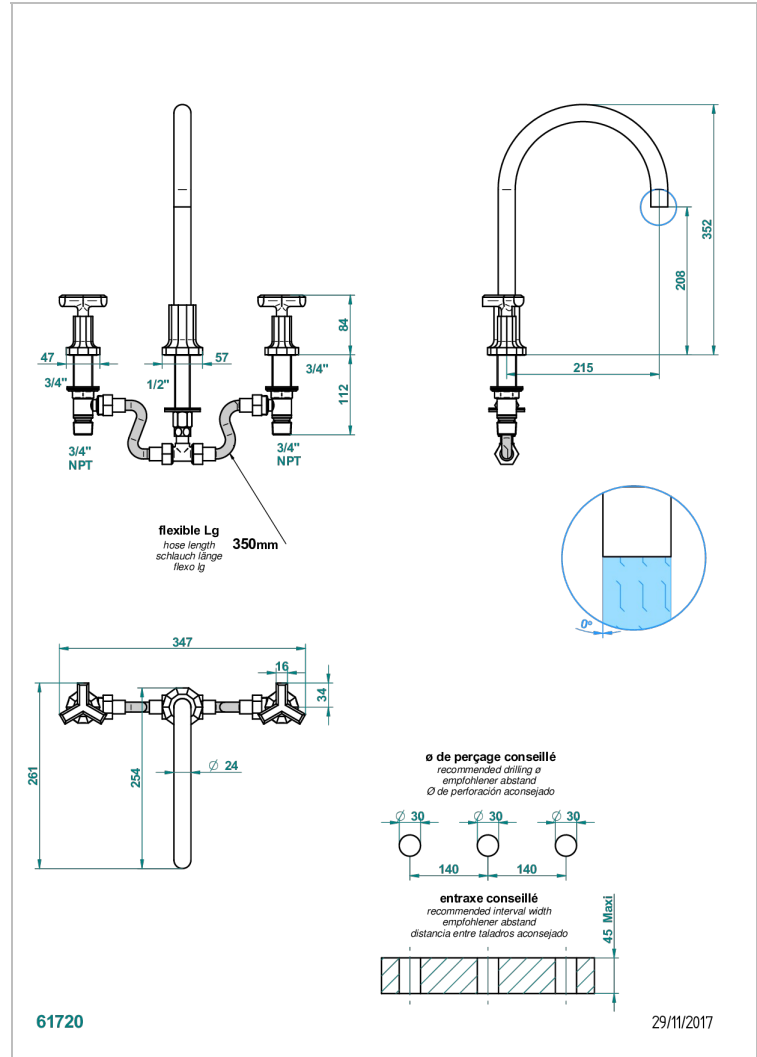

LES ONDES

G8A-25SG

Rim mounted 3-hole bath mixer, super goliath spout

CHARACTERISTIC

- ACS : 18ACCLY403
- NF : NF EN 200 - IID/A - Chrome

STANDARDS

AVAILABLE FINITIONS

Antique nickel - H28
Black ceram - D30
Blush PVD - H62
Brass color PVD - H49
Brown bronze color PVD - F33
Gold color PVD - H52