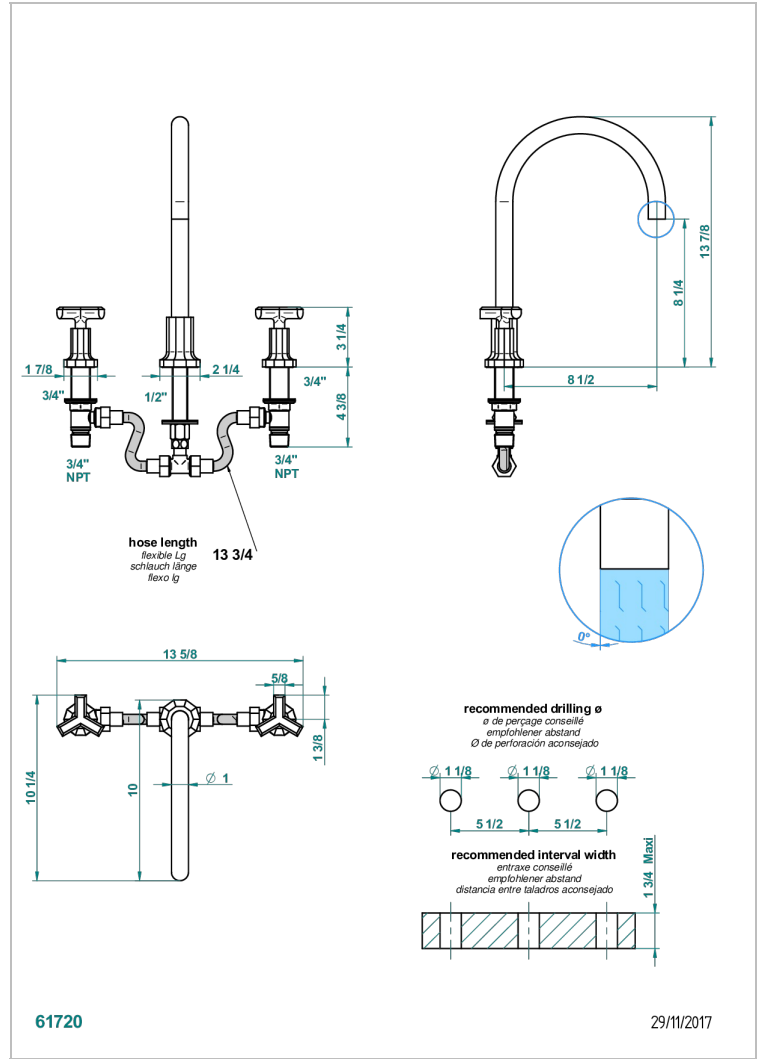

LES ONDES

G8A-25SG

Rim mounted 3-hole bath mixer, super goliath spout

CHARACTERISTIC

- ACS : 18ACCLY403
- NF : NF EN 200 - IID/A - Chrome

STANDARDS

AVAILABLE FINITIONS

Antique nickel - H28
Black ceram - D30
Blush PVD - H62
Brass color PVD - H49
Brown bronze color PVD - F33
Gold color PVD - H52