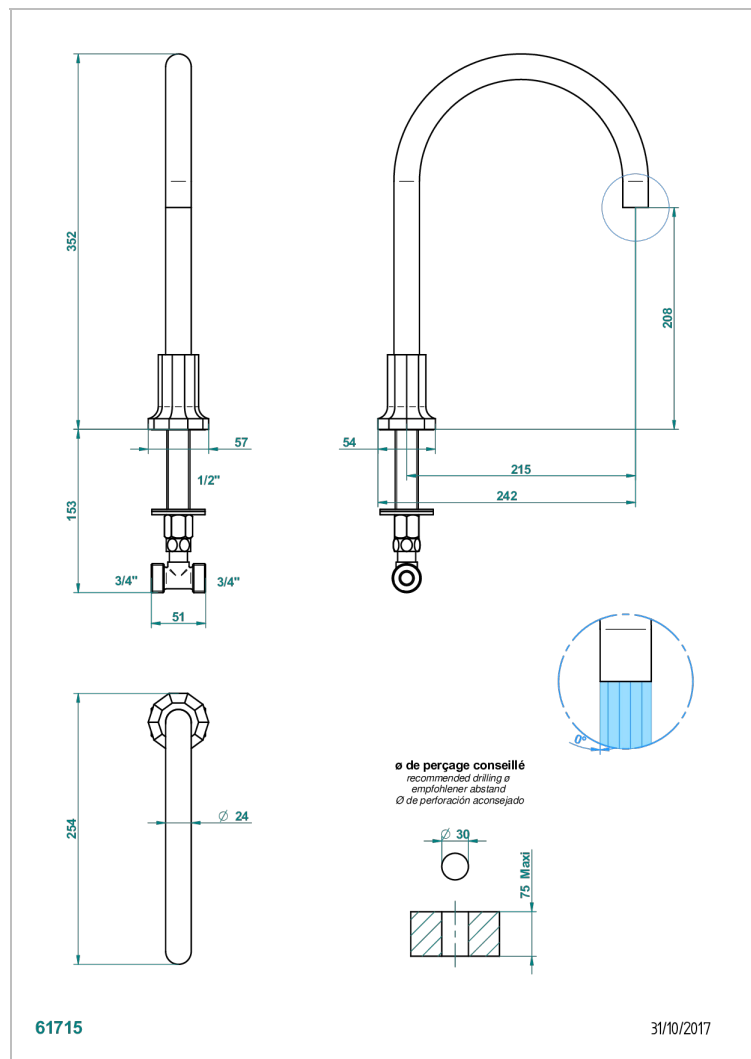

LES ONDES WITH LEVER HANDLES

G8B-29SG

Bathtub spout

CHARACTERISTIC

- Les Ondes with lever handles
- Bathtub spout

AVAILABLE FINITIONS

Black ceram - D30

Blush PVD - H62