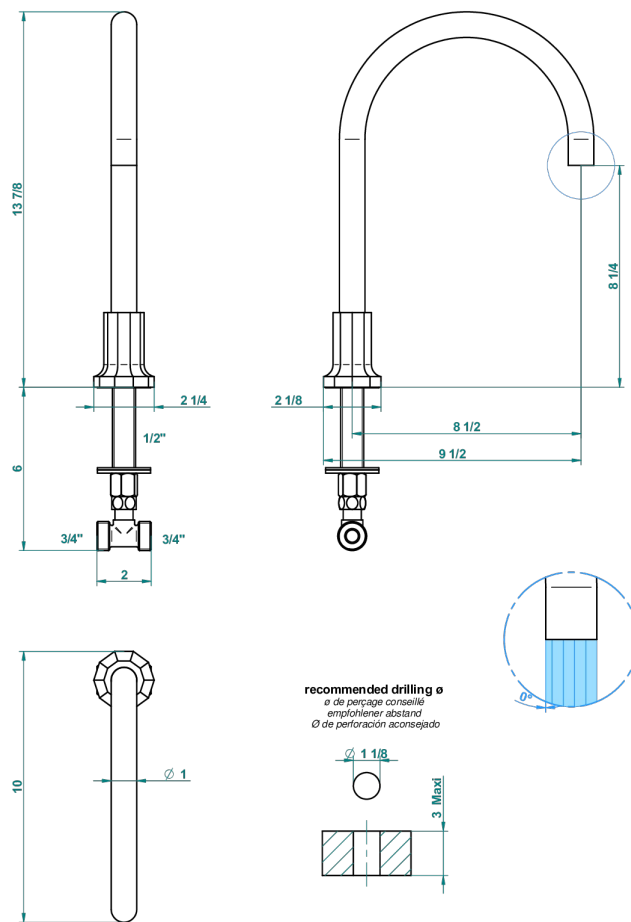

LES ONDES WITH LEVER HANDLES

G8B-29SG

Bathtub spout

61715

30/05/2017

CHARACTERISTIC

- Les Ondes with lever handles
- Bathtub spout

AVAILABLE FINITIONS