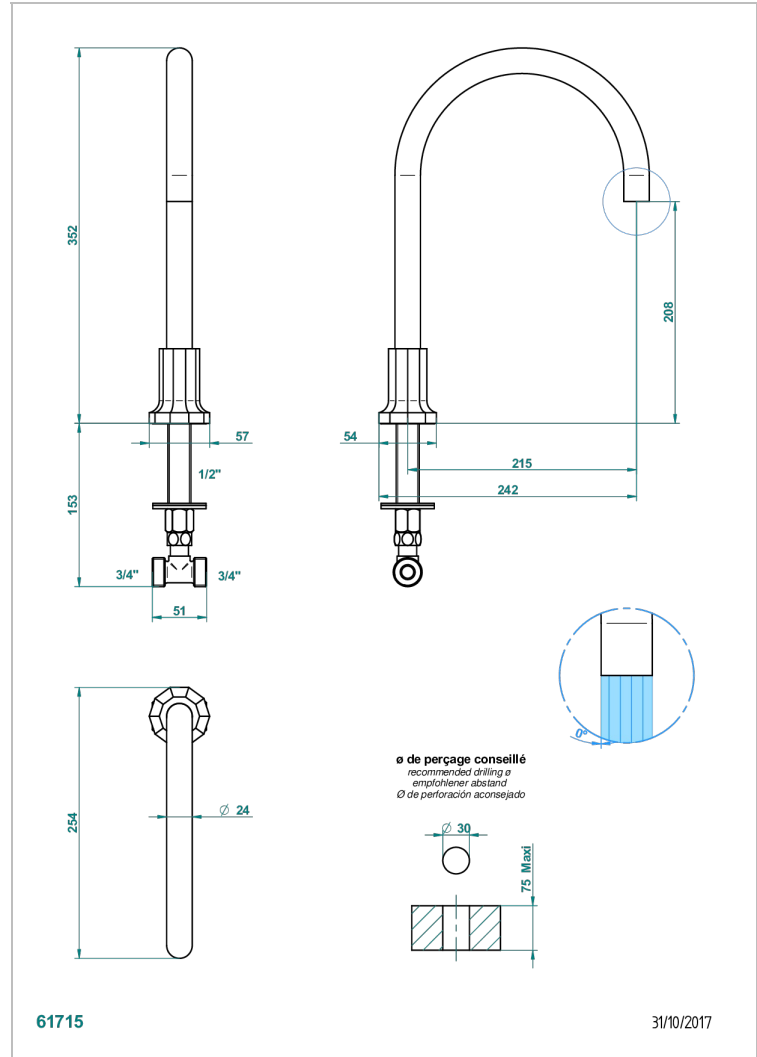

LES ONDES WITH LEVER

G8B-29SG

Rim mounted bath spout, super goliath

CHARACTERISTIC

- Les Ondes with lever
- Rim mounted bath spout, super goliath

AVAILABLE FINITIONS

Antique nickel - H28
Black ceram - D30
Blush PVD - H62
Brass color PVD - H49
Brown bronze color PVD - F33
Gold color PVD - H52