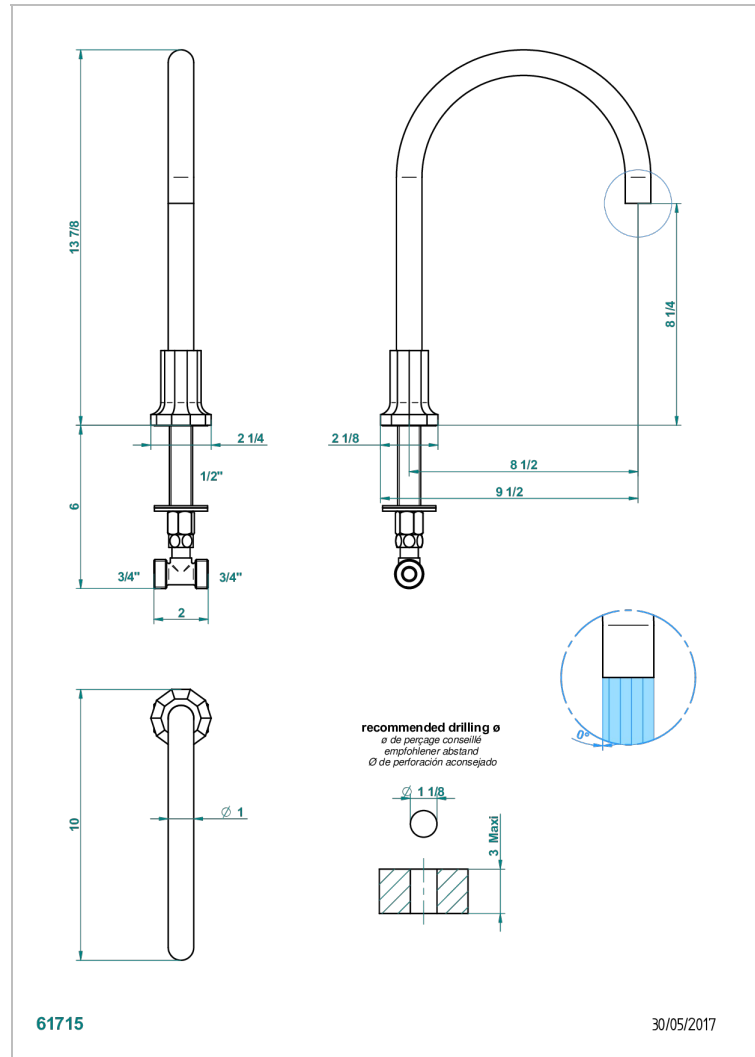

# LES ONDES WITH LEVER

G8B-29SG

Rim mounted bath spout, super goliath

## CHARACTERISTIC

- Les Ondes with lever
- Rim mounted bath spout, super goliath