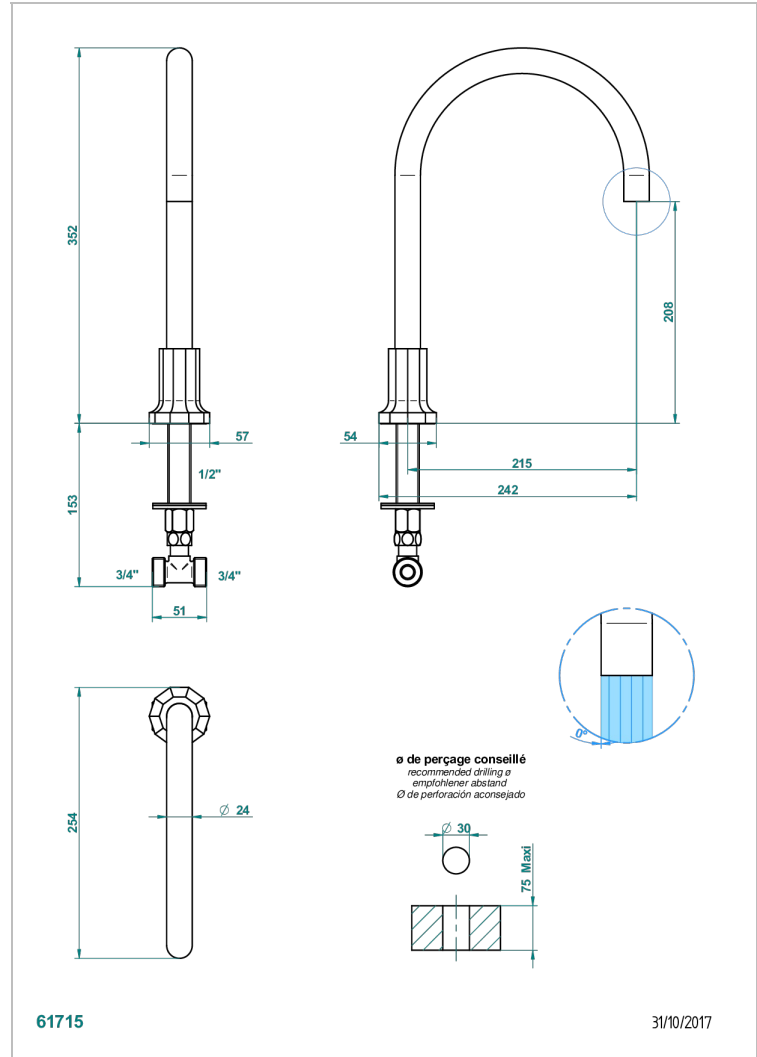

# LES ONDES

G8A-29SG

Rim mounted bath spout, super goliath

## CHARACTERISTIC

- Les Ondes
- Rim mounted bath spout, super goliath