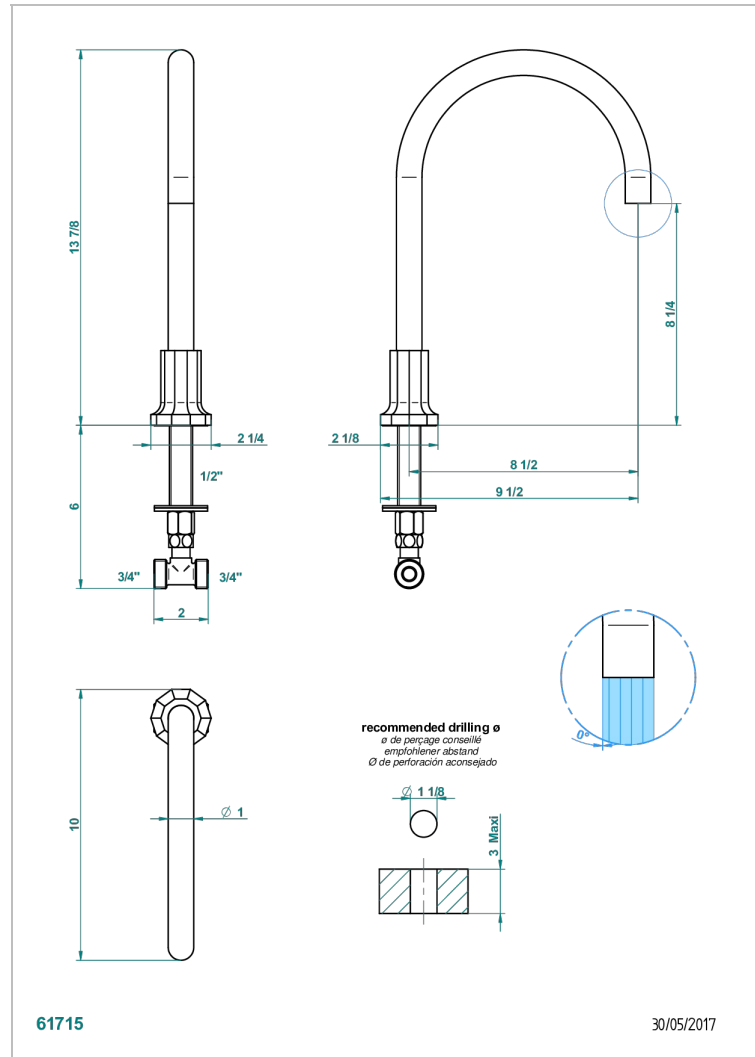

# LES ONDES

G8A-29SG

Rim mounted bath spout, super goliath

## CHARACTERISTIC

- Les Ondes
- Rim mounted bath spout, super goliath