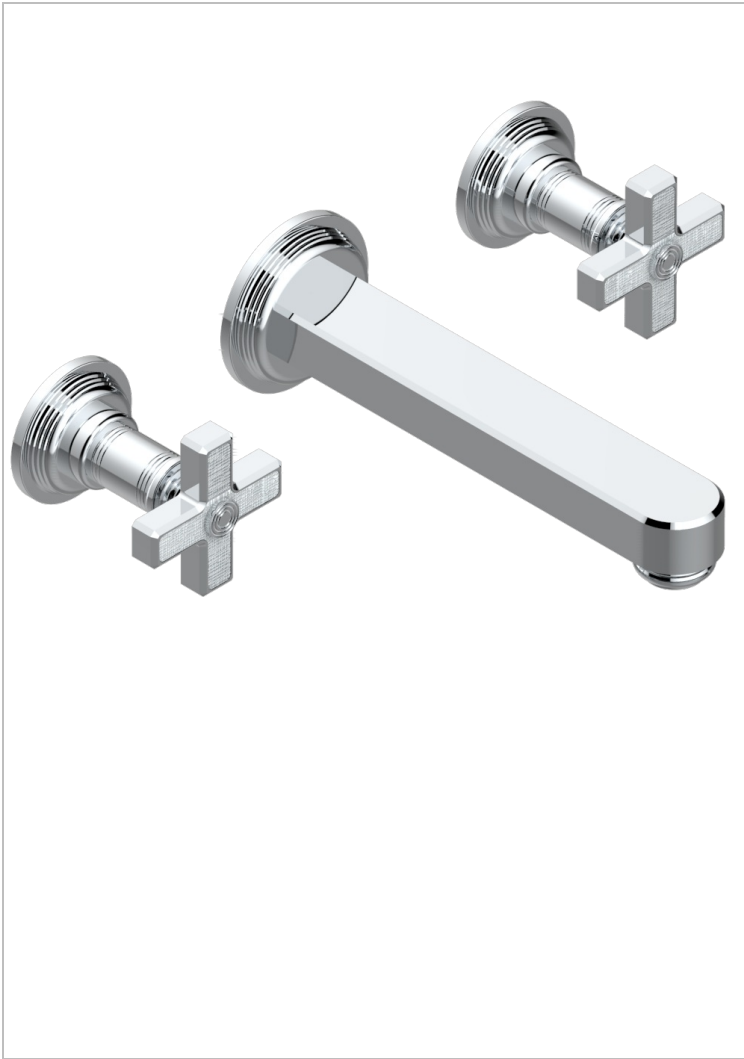

WEST COAST WITH GUILLOCHE DECOR

U9C-41SGB

Trim only for wall mounted 3-hole bath mixer

THG[®]
PARIS

CARACTERÍSTICAS

- West coast with Guilloché decor
- Trim only for wall mounted 3-hole bath mixer

PRODUCTOS RELACIONADOS

- Ref. G00-40AC Rough parts for wall mounted 3 hole mixer, cross handle version
- Ref. G00-40AM Rough parts for wall mounted 3 hole mixer, lever handle version

ACABADOS DISPONIBLES

Bronce claro - D01
Cerámica negra mate - D30
Cobre viejo mate - H07
Cromo - A02
Cromo mate - C02
Dorado - F01

Dorado mate - F07
Dorado pálido - F30
Dorado pálido mate (sin barniz) - F31
Natural smoked Brass - A13
Níquel - B01
Níquel mate - C01

Níquel viejo - H28
Polished chrome with gold inlay - GA1
Pvd blush - H62
Pvd blush mate - H60
Pvd color latón - H49
Pvd color latón mate - H50