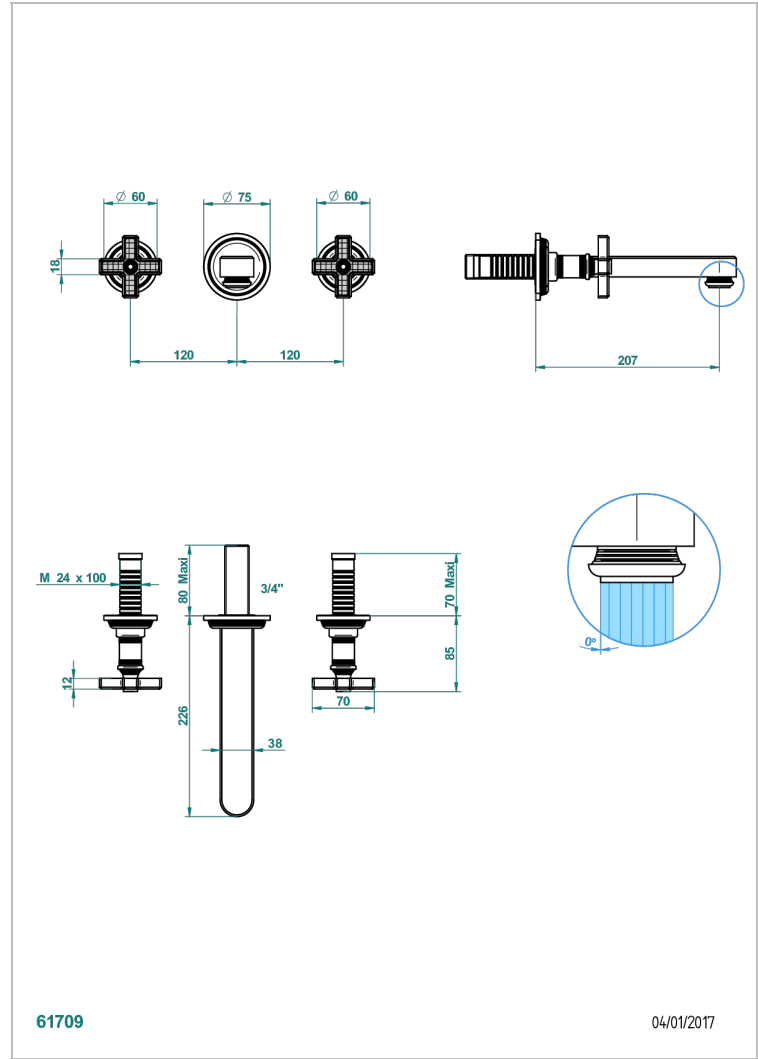

WEST COAST WITH GUILLOCHE DECOR

U9C-41SGB

Trim only for wall mounted 3-hole bath mixer

THG[®]
PARIS

CARACTERÍSTICAS

- West coast with Guilloché decor
- Trim only for wall mounted 3-hole bath mixer

PRODUCTOS RELACIONADOS

- Ref. G00-40AC Rough parts for wall mounted 3 hole mixer, cross handle version
- Ref. G00-40AM Rough parts for wall mounted 3 hole mixer, lever handle version

ACABADOS DISPONIBLES

Bronce claro - D01
Cerámica negra mate - D30
Cobre viejo mate - H07
Cromo - A02
Cromo mate - C02
Dorado - F01