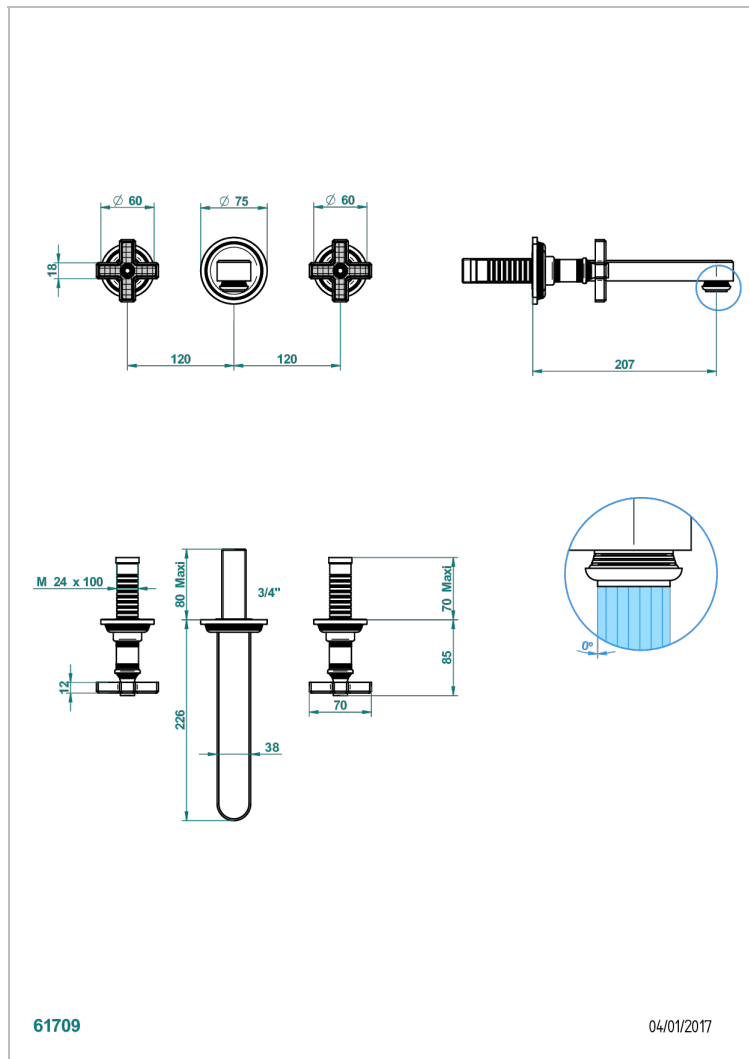

# WEST COAST WITH GUILLOCHE DECOR

U9C-41SGB

Trim only for wall mounted 3-hole bath mixer

THG<sup>®</sup>  
PARIS

## CHARACTERISTIC

- West coast with Guilloché decor
- Trim only for wall mounted 3-hole bath mixer

## RELATED SKU'S

- Ref. G00-40AC Rough parts for wall mounted 3 hole mixer, cross handle version
- Ref. G00-40AM Rough parts for wall mounted 3 hole mixer, lever handle version