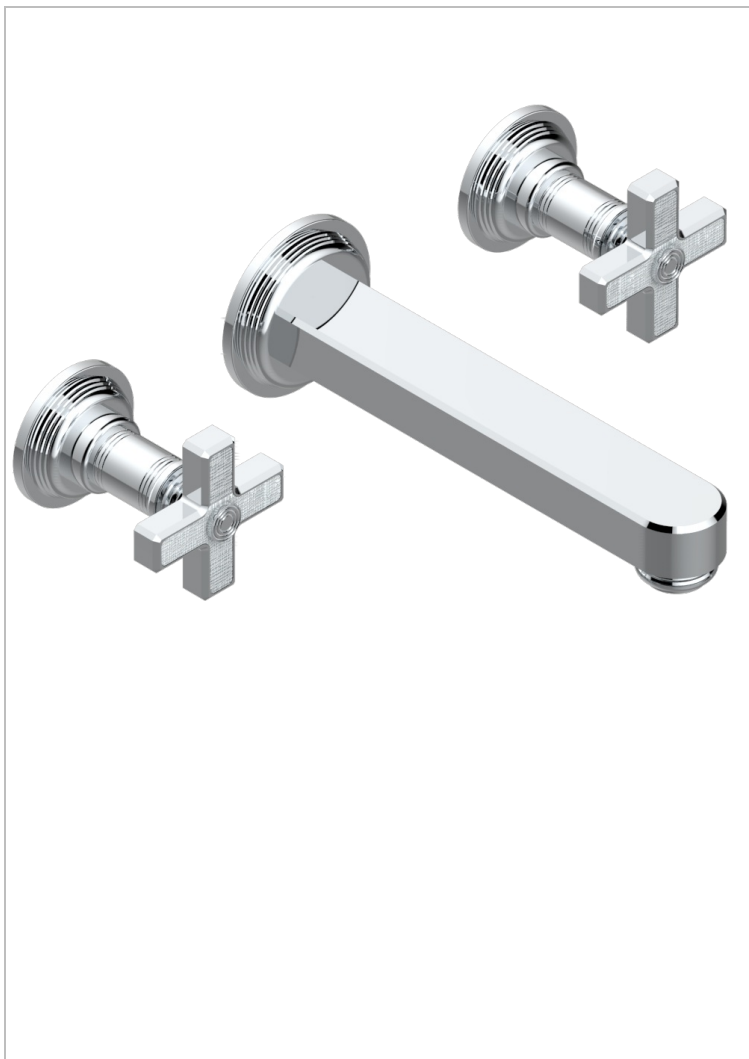

# WEST COAST WITH GUILLOCHE DECOR

U9C-41SGB

Trim only for wall mounted 3-hole bath mixer

THG<sup>®</sup>  
PARIS

## CHARACTERISTIC

- West coast with Guilloché decor
- Trim only for wall mounted 3-hole bath mixer

## RELATED SKU'S

- Ref. G00-40AC Rough parts for wall mounted 3 hole mixer, cross handle version
- Ref. G00-40AM Rough parts for wall mounted 3 hole mixer, lever handle version

## AVAILABLE FINITIONS

Antique nickel - H28  
Black ceram - D30  
Blush PVD - H62  
Brass color PVD - H49  
Brown bronze color PVD - F33  
Gold color PVD - H52

Graphite PVD - H64  
Lacquered light bronze - D01  
Matt Umber PVD - H67  
Matt blush PVD - H60  
Matt brass color PVD - H50  
Matt brown bronze color PVD - F34