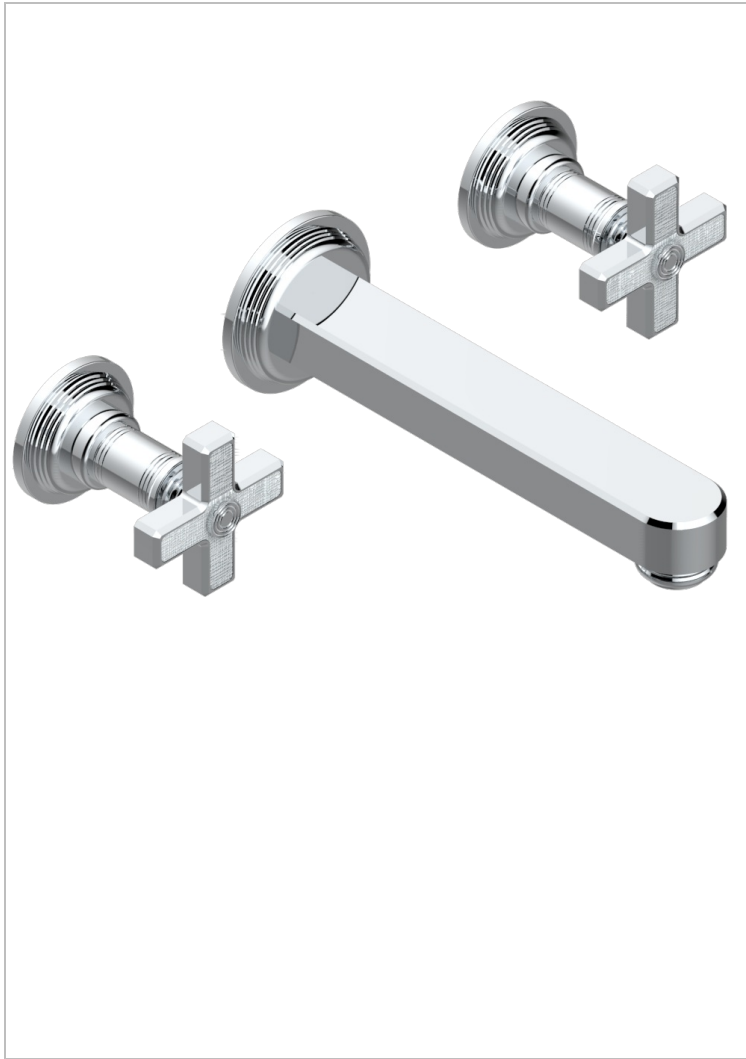

WEST COAST WITH GUILLOCHE DECOR

U9C-41SGB

Trim only for wall mounted 3-hole bath mixer

61709

04/01/2017

CHARACTERISTIC

- West coast with Guilloché decor
- Trim only for wall mounted 3-hole bath mixer

RELATED SKU'S

- Ref. G00-40AC Rough parts for wall mounted 3 hole mixer, cross handle version
- Ref. G00-40AM Rough parts for wall mounted 3 hole mixer, lever handle version

AVAILABLE FINITIONS

Antique nickel - H28
Black ceram - D30
Blush PVD - H62
Brass color PVD - H49
Brown bronze color PVD - F33
Gold color PVD - H52

Natural smoked Brass - A13
Nickel color PVD - H55
Polished chrome (color finish) - A02
Polished chrome with gold inlay - GA1
Polished gold (color finish) - F01
Polished nickel - B01

Soft gold - F30
Soft matt gold - F31
Umber PVD - H66
Varnished matt antique red copper (color finish) - H07