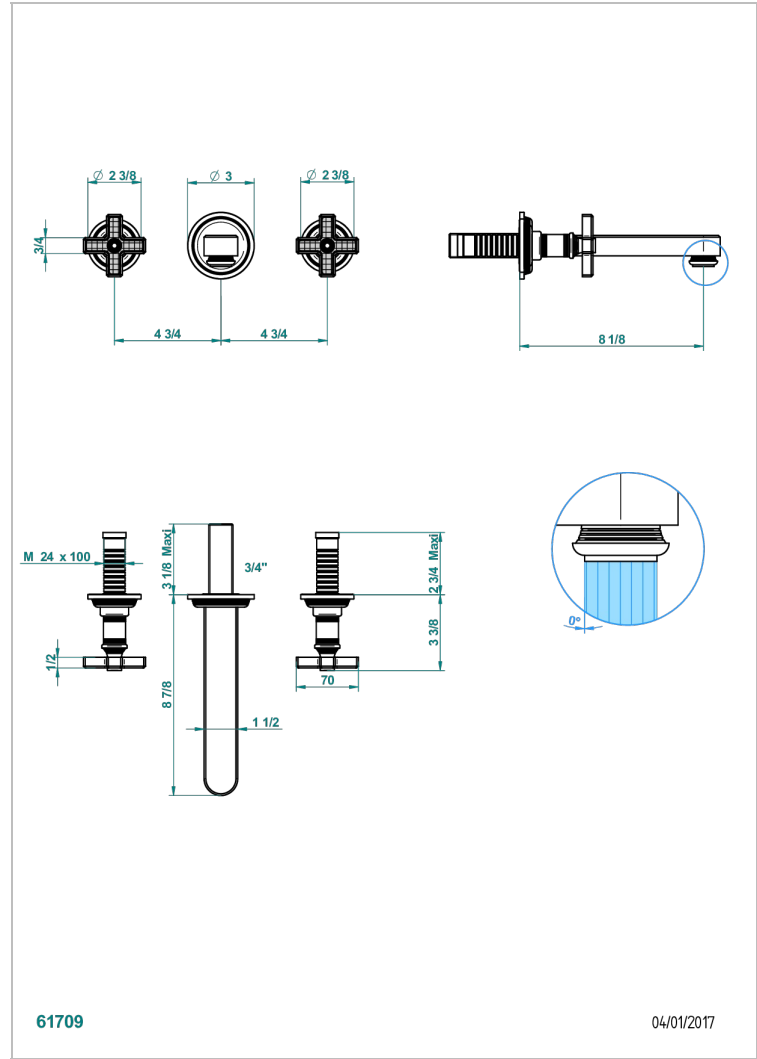

WEST COAST WITH GUILLOCHE DECOR

U9C-41SGB

Trim only for wall mounted 3-hole bath mixer

61709

04/01/2017

CHARACTERISTIC

- West coast with Guilloché decor
- Trim only for wall mounted 3-hole bath mixer

RELATED SKU'S

- Ref. G00-40AC Rough parts for wall mounted 3 hole mixer, cross handle version
- Ref. G00-40AM Rough parts for wall mounted 3 hole mixer, lever handle version

AVAILABLE FINITIONS

Antique nickel - H28
Black ceram - D30
Blush PVD - H62
Brass color PVD - H49
Brown bronze color PVD - F33
Gold color PVD - H52